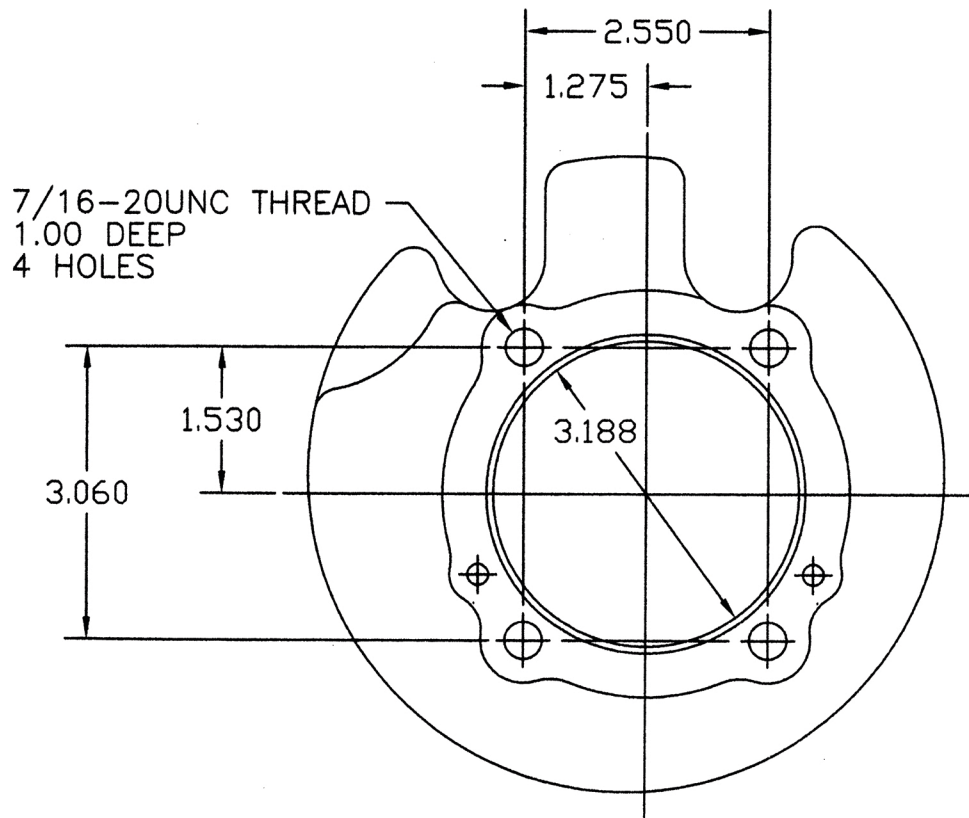

V-Twin Mfg.
1000cc Cylinder and Piston Kit
Fits 1972 – E1973 XL Models
VT No. 11-2606

This is a custom application and rider safety depends on proper installation. This product should only be installed by a knowledgeable and trained motorcycle technician. V-Twin Mfg. accepts no responsibility for improper installation.

If you do not know whether you have a early 1973 XL or a late 1973 XL see the illustration below. The below diagram will show you the measurements for an early model 1973 XL cylinder.

1,000 CC SPORTSTER CYLINDER IDENTIFICATION CHART

XL CYLINDER TOP
1,000 CC
1972
VT 11-0488 FRONT
VT 11-0489 REAR

XL CYLINDER TOP
1,000 CC
1973-1985
VT 11-0504 FRONT
VT 11-0505 REAR