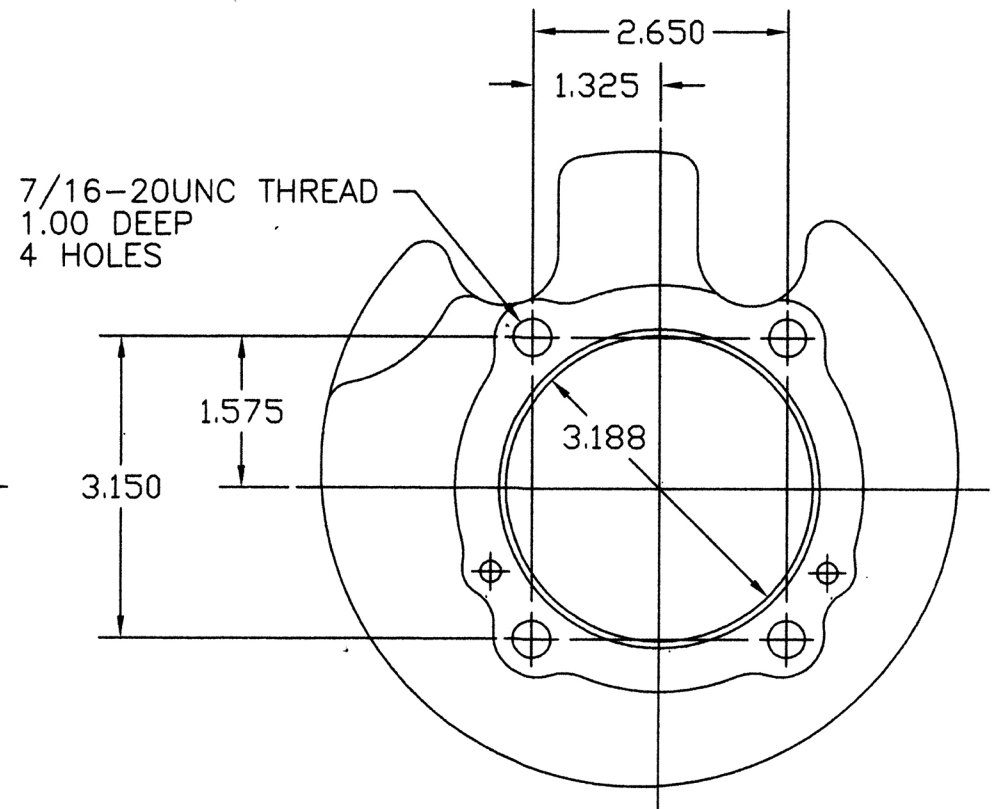

V-Twin Mfg.
1000cc Cylinder and Piston Kit
Fits 1972 – E1973 XL Models
VT No. 11-2606

This is a custom application and rider safety depends on proper installation. This product should only be installed by a knowledgeable and trained motorcycle technician. V-Twin Mfg. accepts no responsibility for improper installation.

If you do not know whether you have a early 1973 XL or a late 1973 XL see the illustration below. The below diagram will show you the measurements for an early model 1973 XL cylinder.

1,000 CC SPORTSTER CYLINDER IDENTIFICATION CHART

XL CYLINDER TOP
1,000 CC
1972
VT 11-0488 FRONT
VT 11-0489 REAR

XL CYLINDER TOP
1,000 CC
1973-1985
VT 11-0504 FRONT
VT 11-0505 REAR