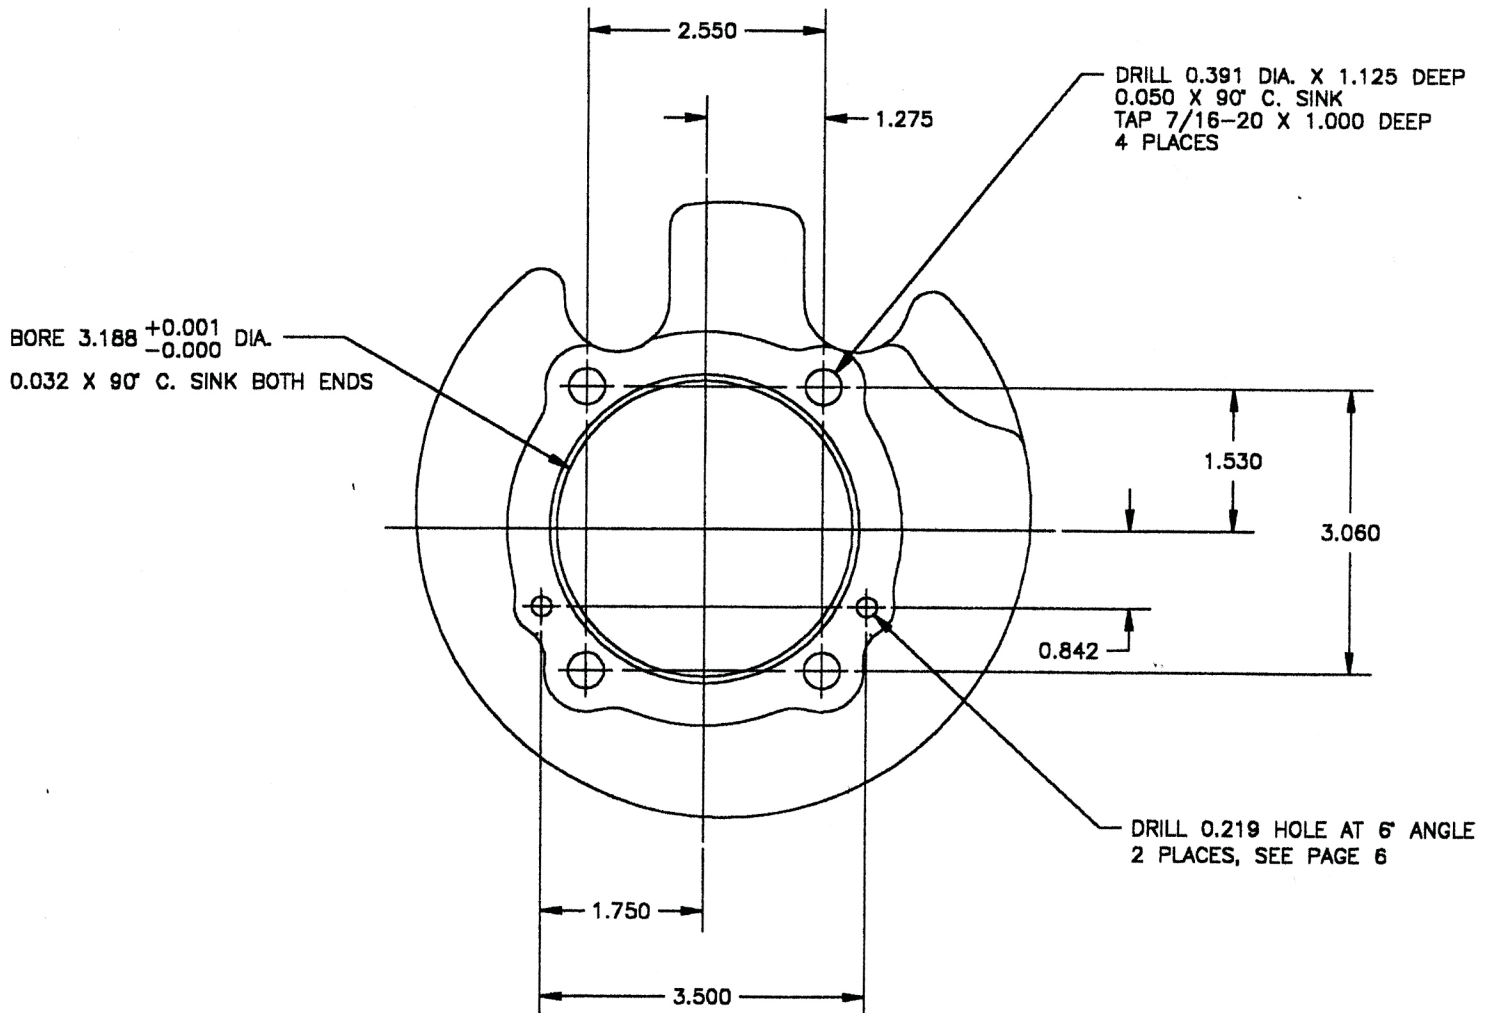

V-Twin Mfg.
1000cc Cylinder and Piston Kit
Fits 1972 – E1973 XL Models
VT No. 11-2606

This is a custom application and rider safety depends on proper installation. This product should only be installed by a knowledgeable and trained motorcycle technician. V-Twin Mfg. accepts no responsibility for improper installation.

If you do not know whether you have a early 1973 XL or a late 1973 XL see the illustration below. The below diagram will show you the measurements for an early model 1973 XL cylinder.

1,000 CC SPORTSTER CYLINDER IDENTIFICATION CHART

XL CYLINDER TOP
1,000 CC
1972
VT 11-0488 FRONT
VT 11-0489 REAR

XL CYLINDER TOP
1,000 CC
1973-1985
VT 11-0504 FRONT
VT 11-0505 REAR