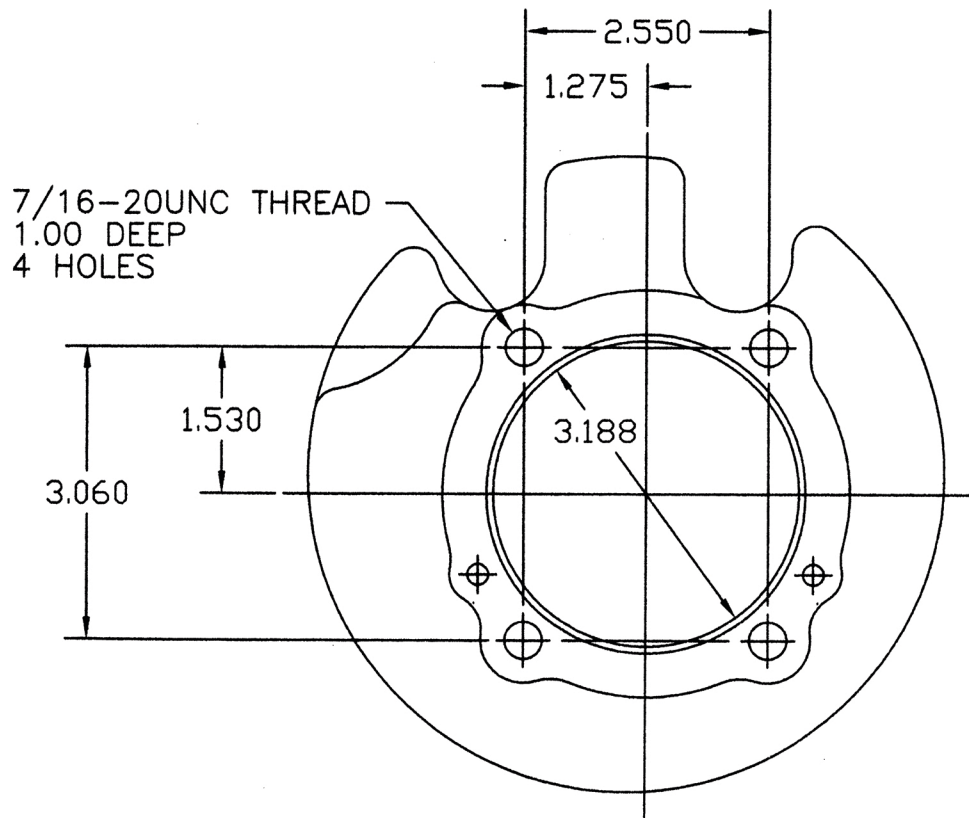

1,000 CC SPORTSTER CYLINDER IDENTIFICATION CHART

XL CYLINDER TOP
1,000 CC
1972
VT 11-0488 FRONT
VT 11-0489 REAR

XL CYLINDER TOP
1,000 CC
1973-1985
VT 11-0504 FRONT
VT 11-0505 REAR