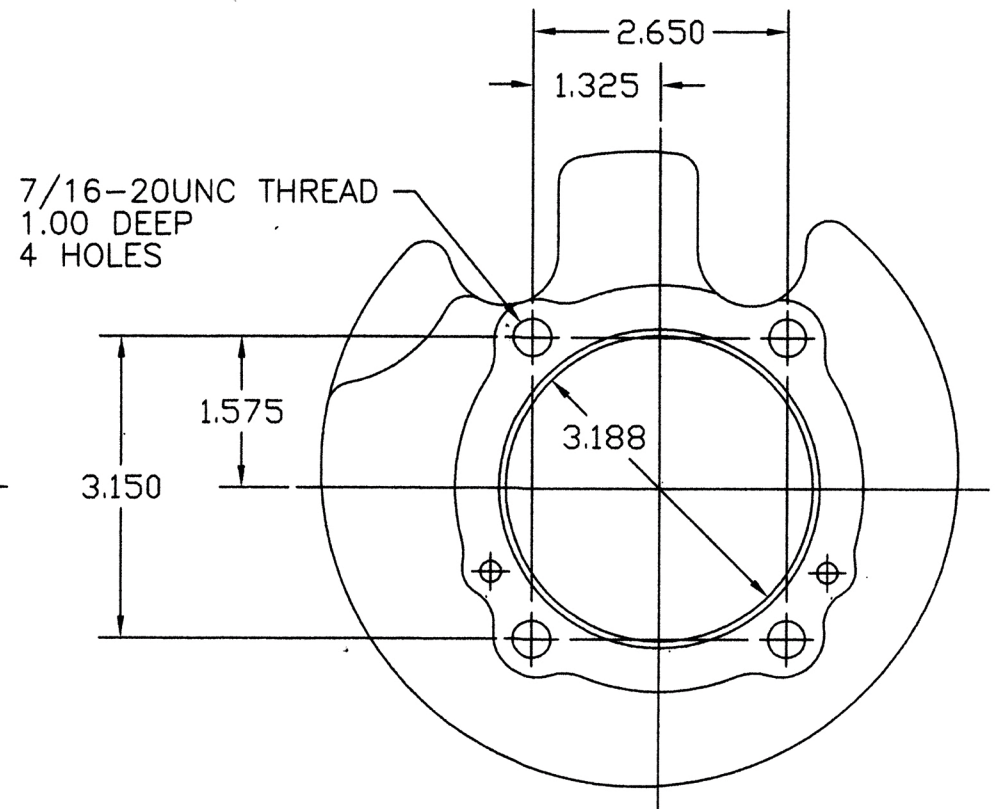

1,000 CC SPORTSTER CYLINDER IDENTIFICATION CHART

XL CYLINDER TOP
1,000 CC
1972
VT 11-0488 FRONT
VT 11-0489 REAR

XL CYLINDER TOP
1,000 CC
1973-1985
VT 11-0504 FRONT
VT 11-0505 REAR