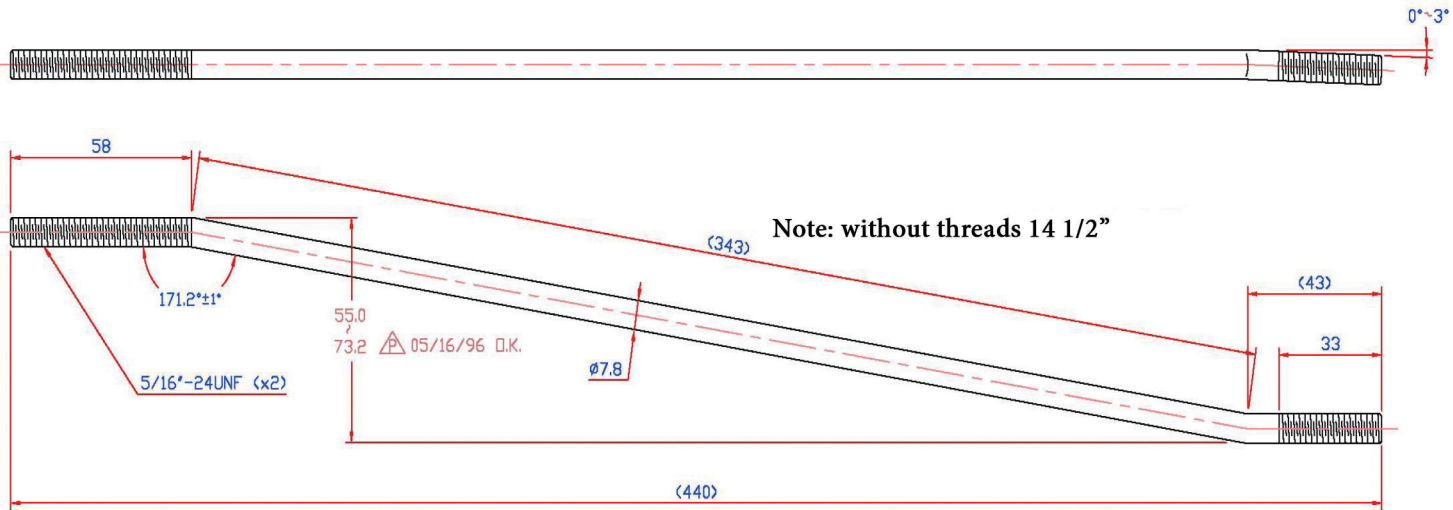

# V-Twin Mfg. Chrome Hand Shifter Rod VT Part No. 21-2044 Rod Dimensions

All dimensions listed in MM unless otherwise noted.

Total Length without thread is 18"