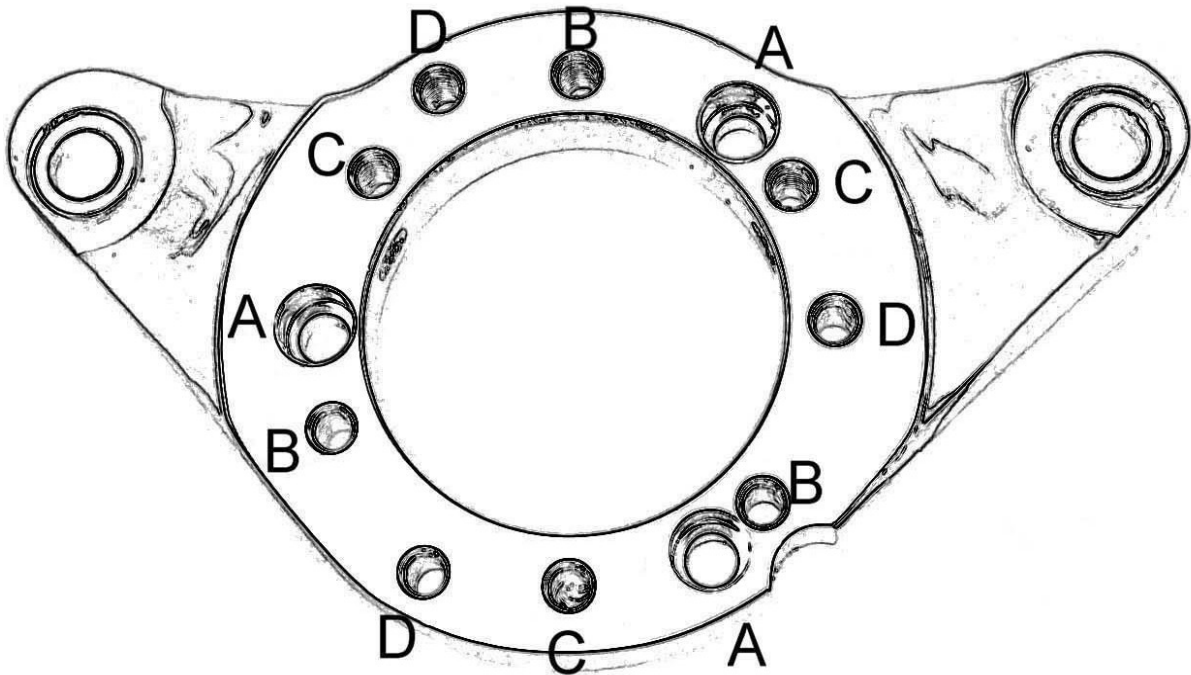

V-Twin Mfg.
Air Cleaner Bracket Kit Chrome Billet
VT Part No. 34-0713

This is a custom application and rider safety depends on proper installation. This product should only be installed by a knowledgeable and trained motorcycle technician. V-Twin Mfg. accepts no responsibility for improper installation.

Chrome billet air cleaner bracket kit for Big Twin models with EFI/CV carburetors. Features integral breather passage to air intake. Kit is for use with CV or S&S style air cleaners. Kit includes breather bolts and hardware.

Installation Instructions:

A = EFI , CV CARB., COUNTERBORED UNTHREADED

B = S&S 'E' VERTICAL, THREADED

C = CV VERTICAL, THREADED

D = PANZER, SPIKE THREADED