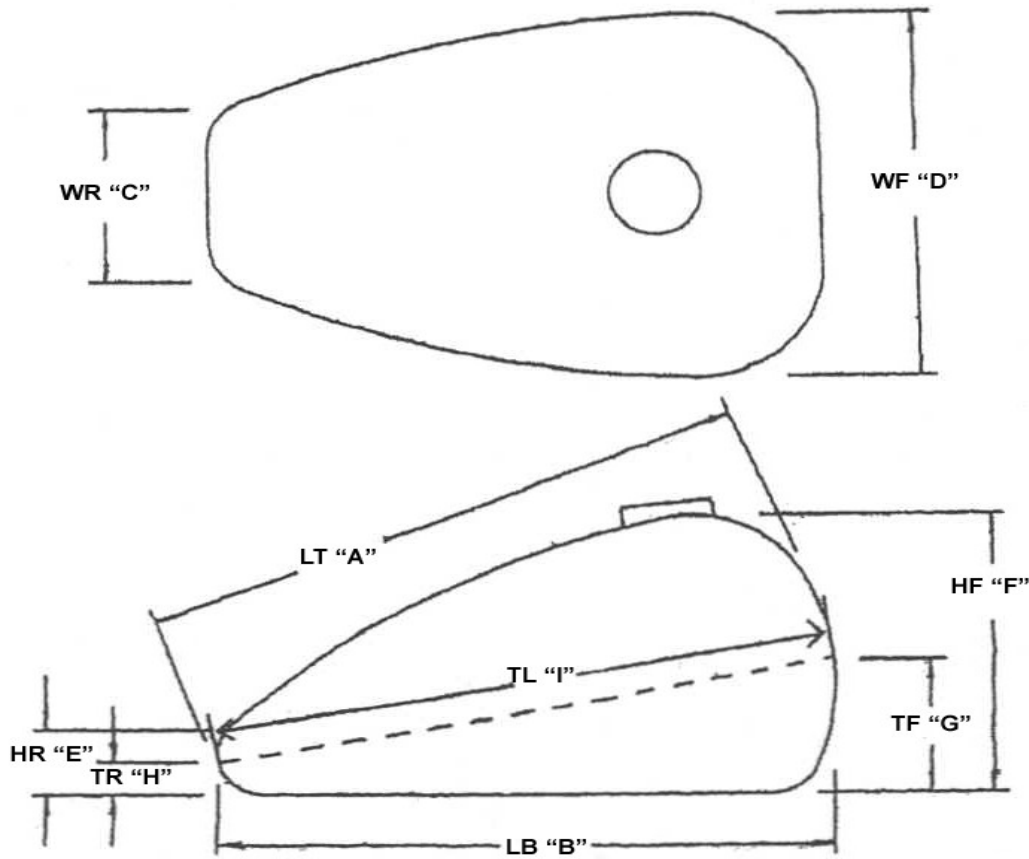

V-Twin Mfg.
QUICK BOB TANK SMOOTH TOP, RAW
Fits 2004-06 XL
VT No. 38-0025

This is a custom application and rider safety depends on proper installation. This product should only be installed by a knowledgeable and trained motorcycle technician. V-Twin Mfg. accepts no responsibility for improper installation.

Gas Tank Measurement Chart

Item	Description	Measurement
A	Length of tank	21"
B	Length of bottom	18"
C	Width of Rear	6"
D	Width of Front	15"
E	Height of Rear	2"

Item	Description	Measurement
F	Height of front	8"
G	Tunnel height in front	4.5"
H	Tunnel height in rear	19.5"
I	Tunnel Length	19.5"

Left side petcock	x
Right side petcock	