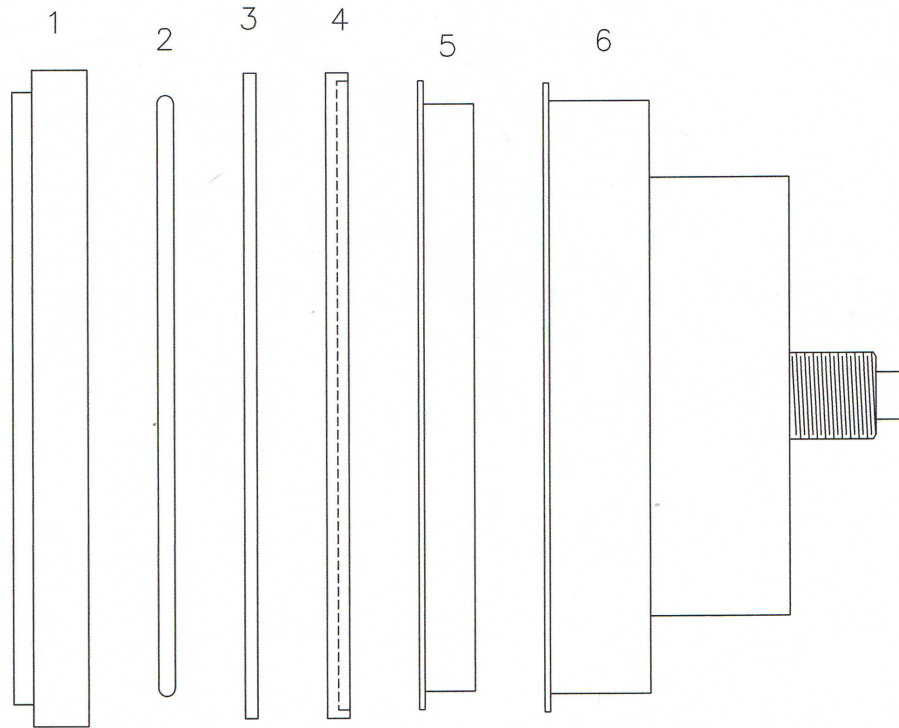

SPEEDOMETER FACE ASSEMBLY ORDER

ITEM	DESCRIPTION	QUANTITY
1	CHROME BEZEL	1
2	O-RING	1
3	GLASS	1
4	RUBBER SEAL	1
5	HOUSING TRIM	1
6	SPEEDOMETER HOUSING	1