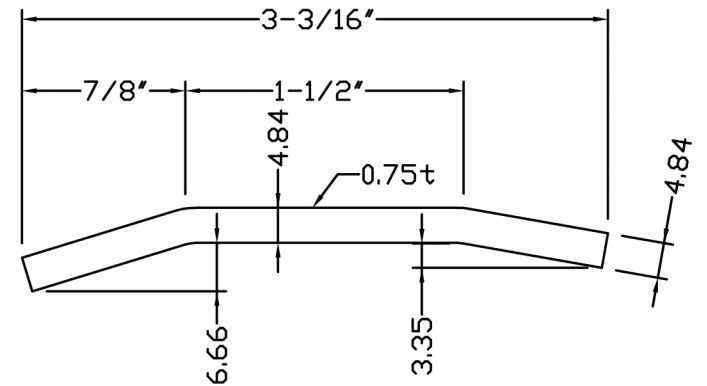

#VT40-0114

Chrome pipe x 1 pcs

Chrome Nut x 4 pcs

Rubber x 4 pcs

Chrome adapter x 4 pcs

Chrome pipe x 1 pcs

DRAWING NO 70197				DATE 10/20/98
UNIT MM	SCALE	FINISH CHROME	WEIGHT	MATERIAL MATEL