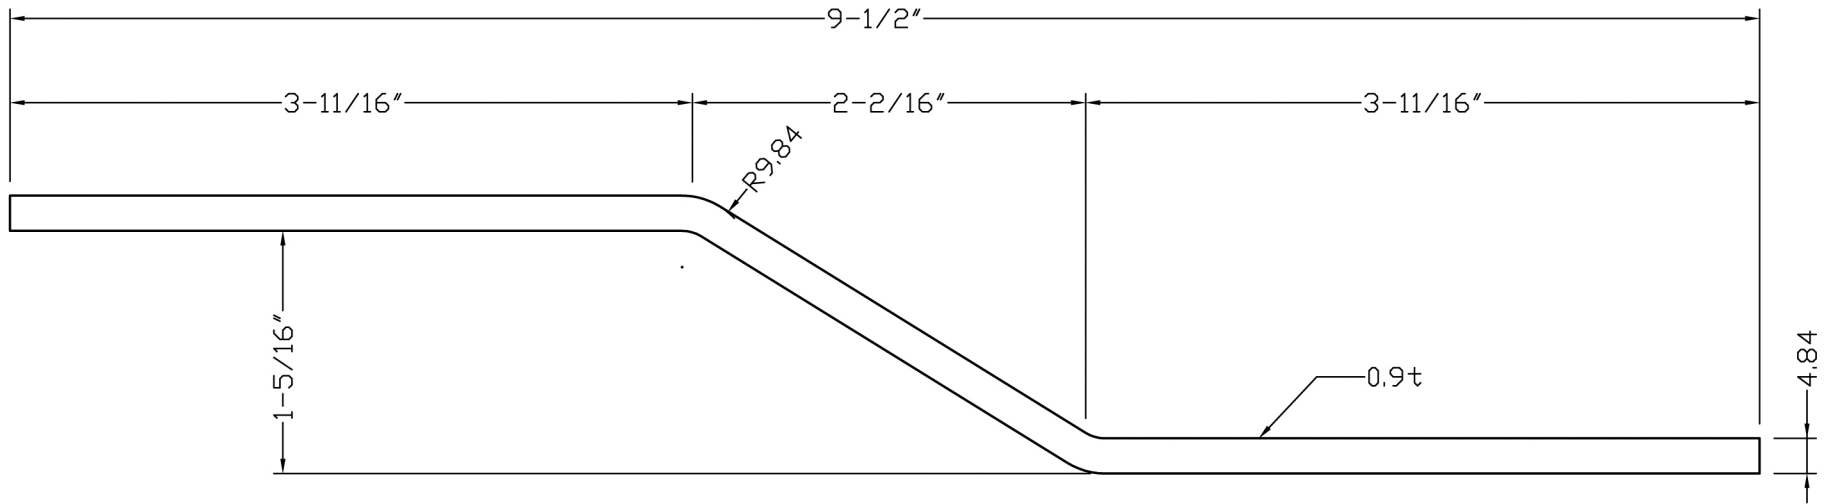

#VT40-0114

Chrome pipe x 1 pcs

Chrome Nut x 4 pcs

Rubber x 4 pcs

Chrome adapter x 4 pcs

Chrome pipe x 1 pcs

DRAWING NO 70197				DATE 10/20/98
UNIT MM	SCALE	FINISH CHROME	WEIGHT	MATERIAL MATEL