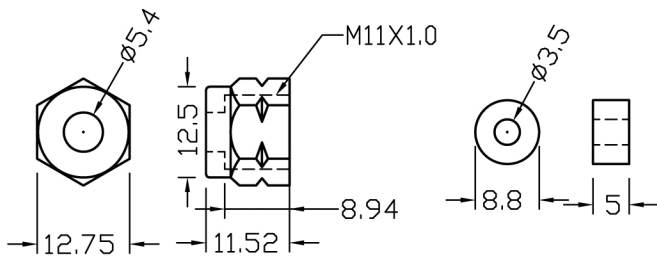

#VT40-0114

Chrome pipe x 1 pcs

Chrome Nut x 4 pcs

Rubber x 4 pcs

Chrome adapter x 4 pcs

Chrome pipe x 1 pcs

DRAWING NO 70197				DATE 10/20/98
UNIT MM	SCALE	FINISH CHROME	WEIGHT	MATERIAL MATEL