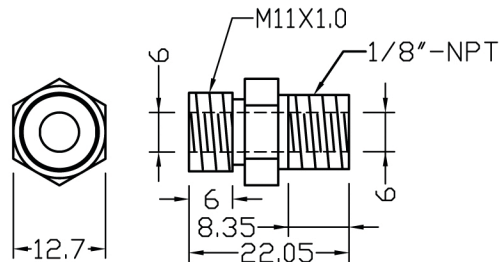

#VT40-0114

Chrome pipe x 1 pcs

Chrome Nut x 4 pcs

Rubber x 4 pcs

Chrome adapter x 4 pcs

Chrome pipe x 1 pcs

DRAWING NO 70197				DATE 10/20/98
UNIT MM	SCALE	FINISH CHROME	WEIGHT	MATERIAL MATEL