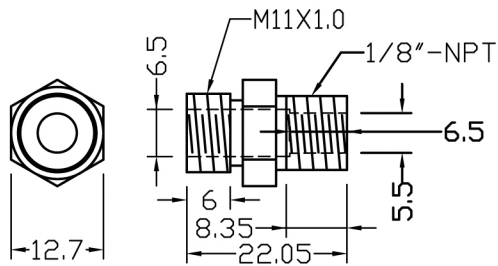

Chrome pipe x 1 pcs

Chrome adapter x 1 pcs

Chrome Nut x 4 pcs

Chrome pipe x 1 pcs

Chrome adapter x 1 pcs

Chrome adapter x 2 pcs

Rubber x 4 pcs

DRAWING NO 75982				(日期) DATE 15 JAN 2013
UNIT MM	SCALE	FINISH CHROME	WEIGHT	(材質) MATERIAL MATEL