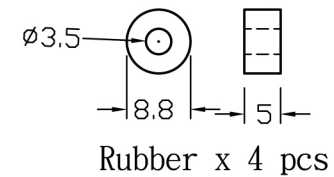

Chrome pipe x 1 pcs

Chrome adapter x 1 pcs

Chrome Nut x 4 pcs

Chrome pipe x 1 pcs

Chrome adapter x 1 pcs

Chrome adapter x 2 pcs

Rubber x 4 pcs

DRAWING NO 75982				(日期) DATE 15 JAN 2013
UNIT MM	SCALE	FINISH CHROME	WEIGHT	(材質) MATERIAL MATEL