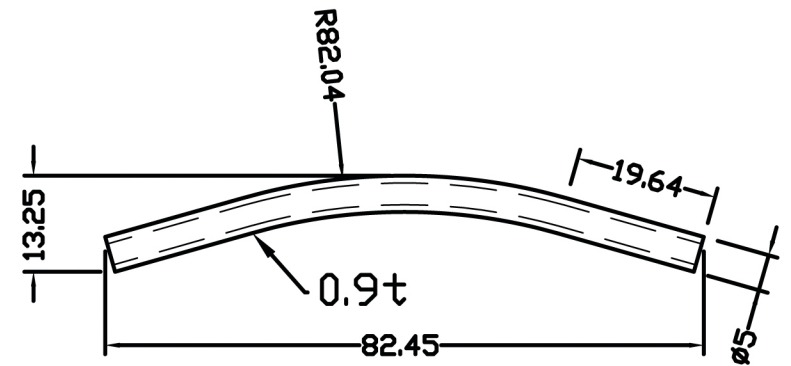

Chrome pipe x 1 pcs

Chrome adapter x 1 pcs

Chrome Nut x 4 pcs

Chrome pipe x 1 pcs

Chrome adapter x 1 pcs

Chrome adapter x 2 pcs

Rubber x 4 pcs

DRAWING NO 75982				(日期) DATE 15 JAN 2013
UNIT MM	SCALE	FINISH CHROME	WEIGHT	(材質) MATERIAL MATEL