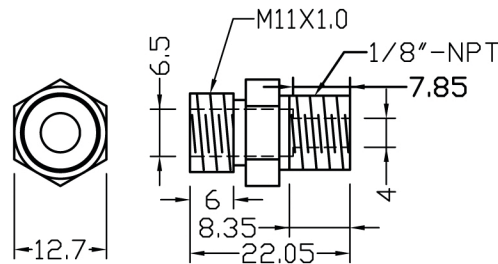

Chrome pipe x 1 pcs

Chrome adapter x 1 pcs

Chrome Nut x 4 pcs

Chrome pipe x 1 pcs

Chrome adapter x 1 pcs

Chrome adapter x 2 pcs

Rubber x 4 pcs

DRAWING NO 75982				(日期) DATE 15 JAN 2013
UNIT MM	SCALE	FINISH CHROME	WEIGHT	(材質) MATERIAL MATEL