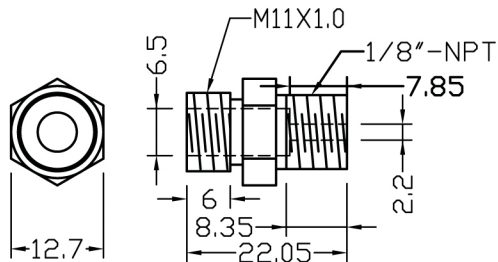

Chrome pipe x 1 pcs

Chrome adapter x 1 pcs

Chrome Nut x 4 pcs

Chrome pipe x 1 pcs

Chrome adapter x 1 pcs

Chrome adapter x 2 pcs

Rubber x 4 pcs

DRAWING NO 75982				(日期) DATE 15 JAN 2013
UNIT MM	SCALE	FINISH CHROME	WEIGHT	(材質) MATERIAL MATEL