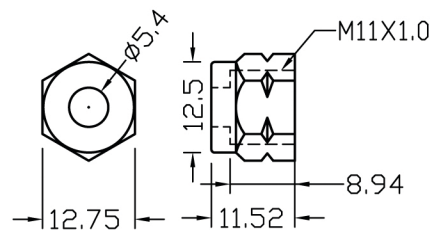

Chrome pipe x 1 pcs

Chrome adapter x 1 pcs

Chrome Nut x 4 pcs

Chrome pipe x 1 pcs

Chrome adapter x 1 pcs

Chrome adapter x 2 pcs

Rubber x 4 pcs

DRAWING NO 75982				(日期) DATE 15 JAN 2013
UNIT MM	SCALE	FINISH CHROME	WEIGHT	(材質) MATERIAL MATEL