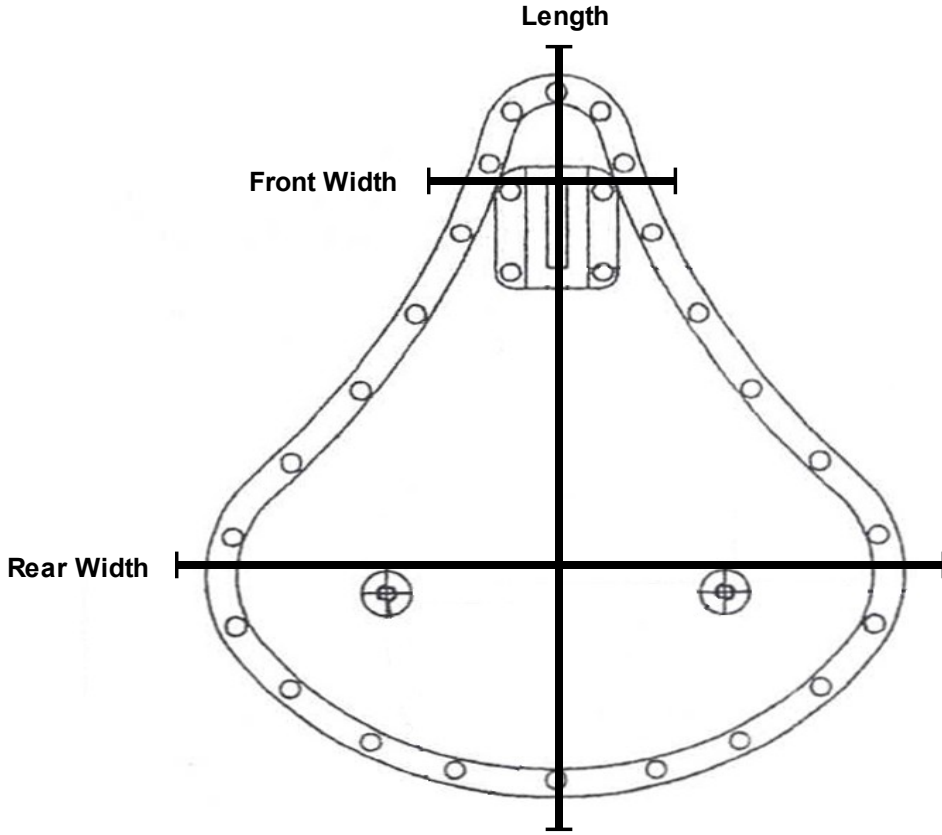

V-Twin Mfg.  
Measurement Guide for  
Replica Black Leather Solo Seat  
VT No. 47-0110

This is a custom application and rider safety depends on proper installation. This product should only be installed by a knowledgeable and trained motorcycle technician. V-Twin Mfg. accepts no responsibility for improper installation.

**K - Model Solo Seat Dimensions**