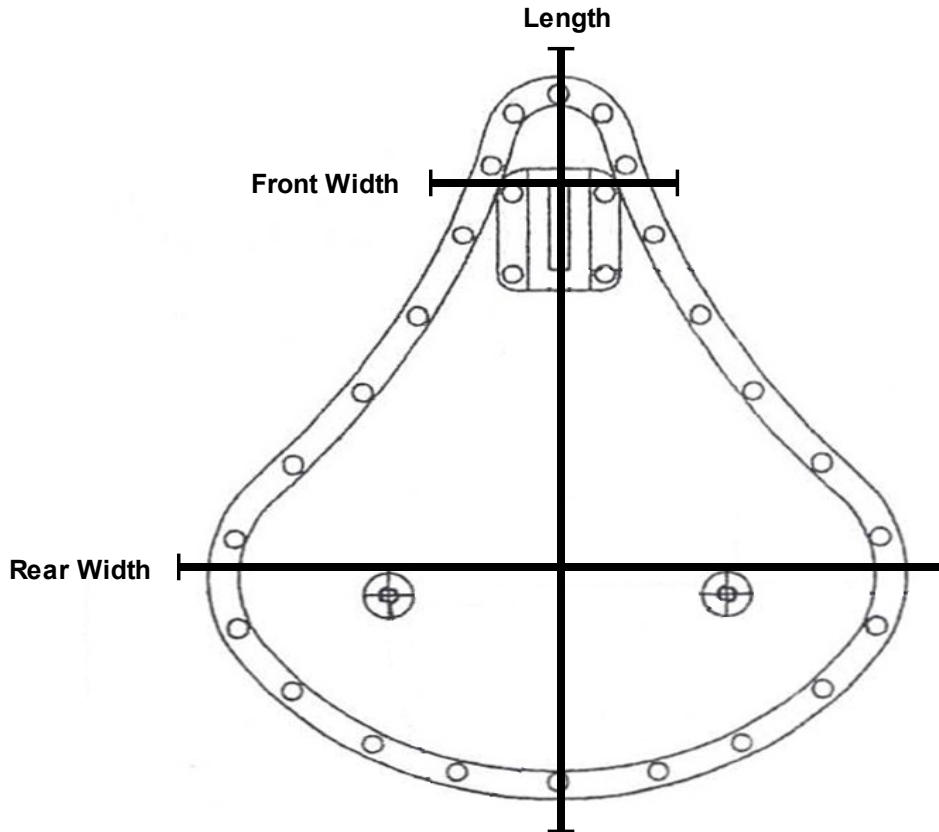

V-Twin Mfg.
Measurement Guide for
Black Leather Solo Seat Kit
VT No. 47-0131

This is a custom application and rider safety depends on proper installation. This product should only be installed by a knowledgeable and trained motorcycle technician. V-Twin Mfg. accepts no responsibility for improper installation.

K - Model Solo Seat Dimensions