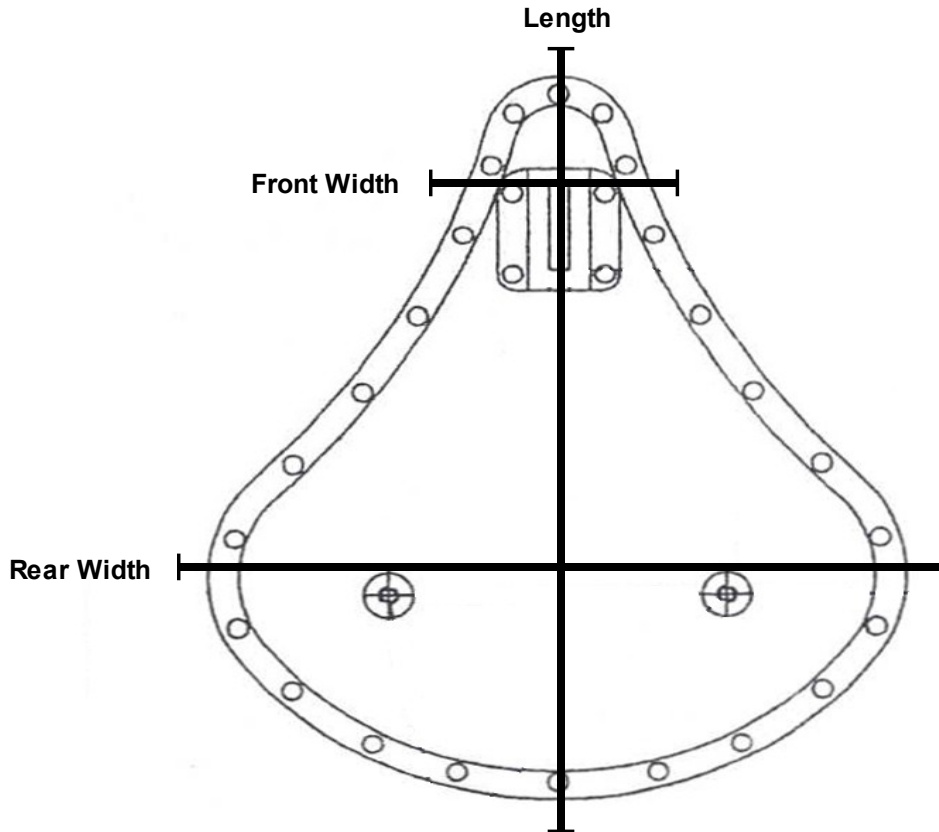

V-Twin Mfg.  
Measurement Guide for  
Black Leather Solo Seat Kit  
VT No. 47-0132

This is a custom application and rider safety depends on proper installation. This product should only be installed by a knowledgeable and trained motorcycle technician. V-Twin Mfg. accepts no responsibility for improper installation.

**K - Model Solo Seat Dimensions**