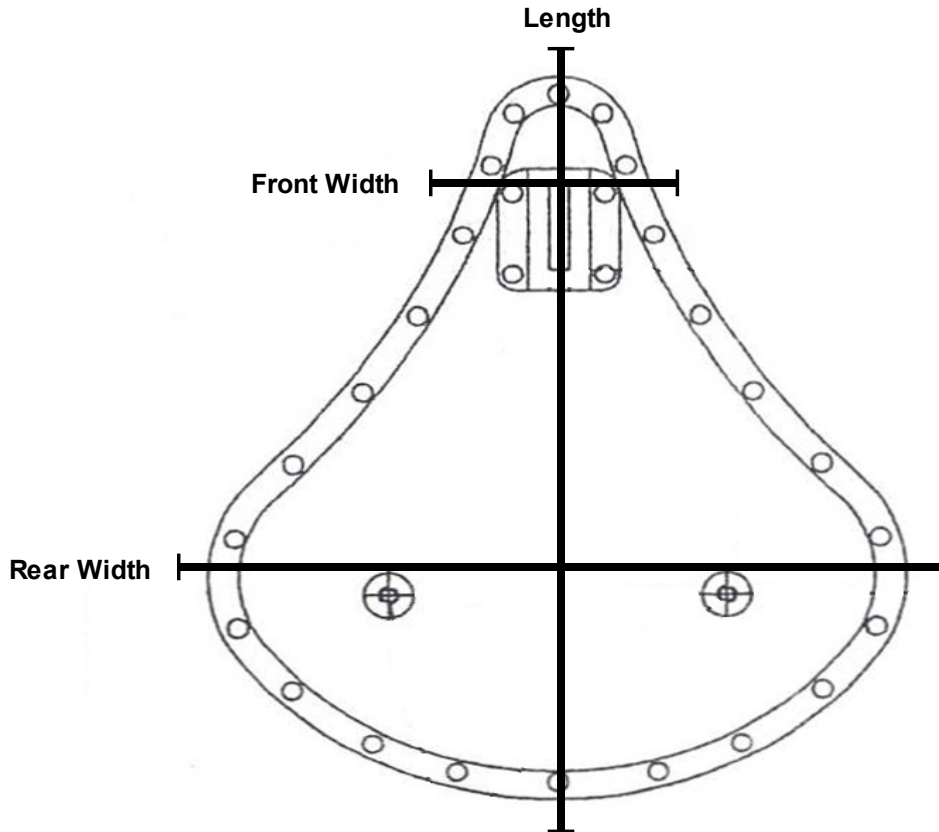

V-Twin Mfg.
Measurement Guide for
Black Leather Solo Seat Kit
VT No. 47-0133

This is a custom application and rider safety depends on proper installation. This product should only be installed by a knowledgeable and trained motorcycle technician. V-Twin Mfg. accepts no responsibility for improper installation.

K - Model Solo Seat Dimensions