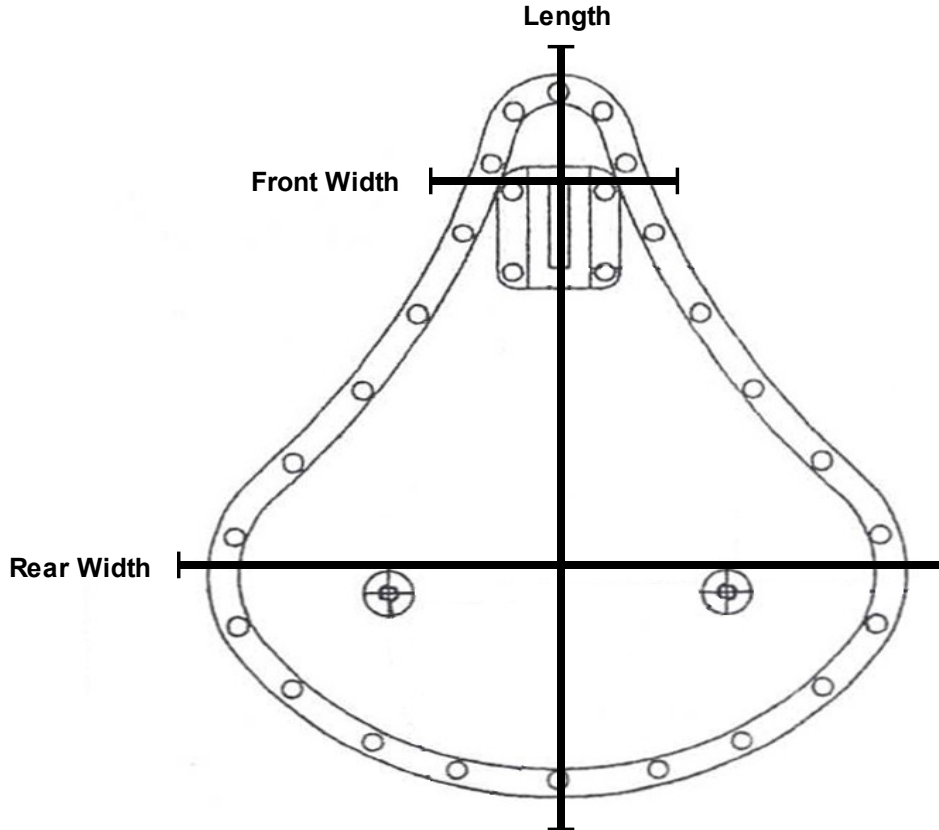

V-Twin Mfg.  
Measurement Guide for  
Black Leather Solo Seat Kit  
VT No. 47-0134

This is a custom application and rider safety depends on proper installation. This product should only be installed by a knowledgeable and trained motorcycle technician. V-Twin Mfg. accepts no responsibility for improper installation.

**K - Model Solo Seat Dimensions**