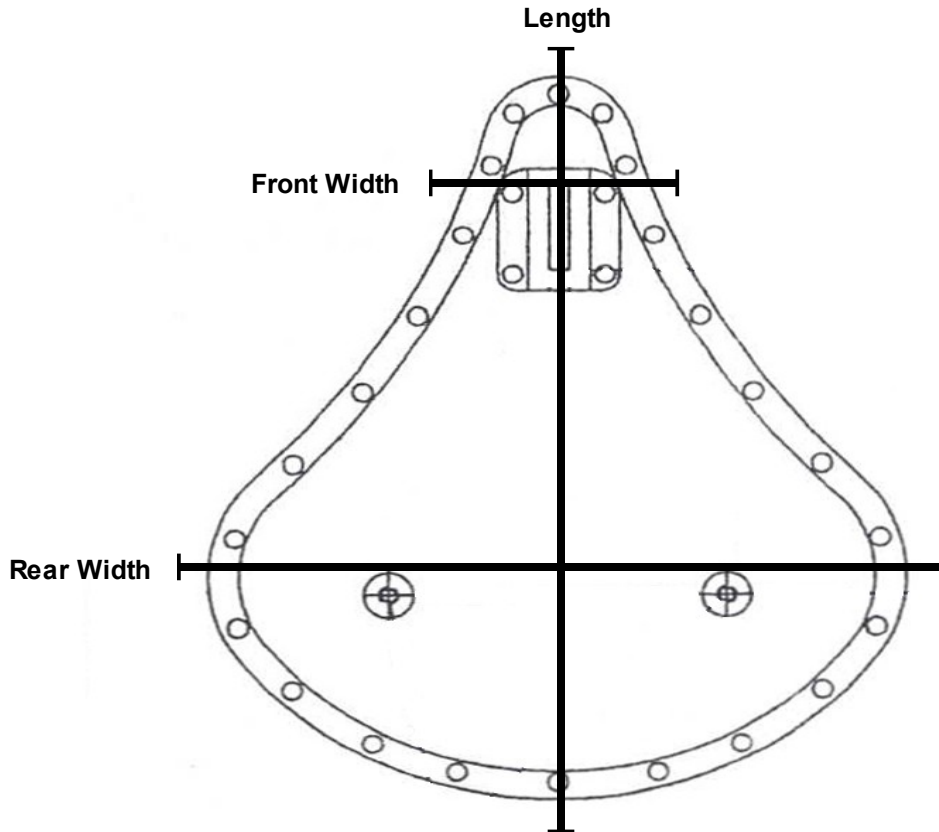

V-Twin Mfg.
Measurement Guide for
Replica Black Leather Deluxe Solo Seat without Skirt
VT No. 47-0552

This is a custom application and rider safety depends on proper installation. This product should only be installed by a knowledgeable and trained motorcycle technician. V-Twin Mfg. accepts no responsibility for improper installation.

Police Model Solo Seat Dimensions