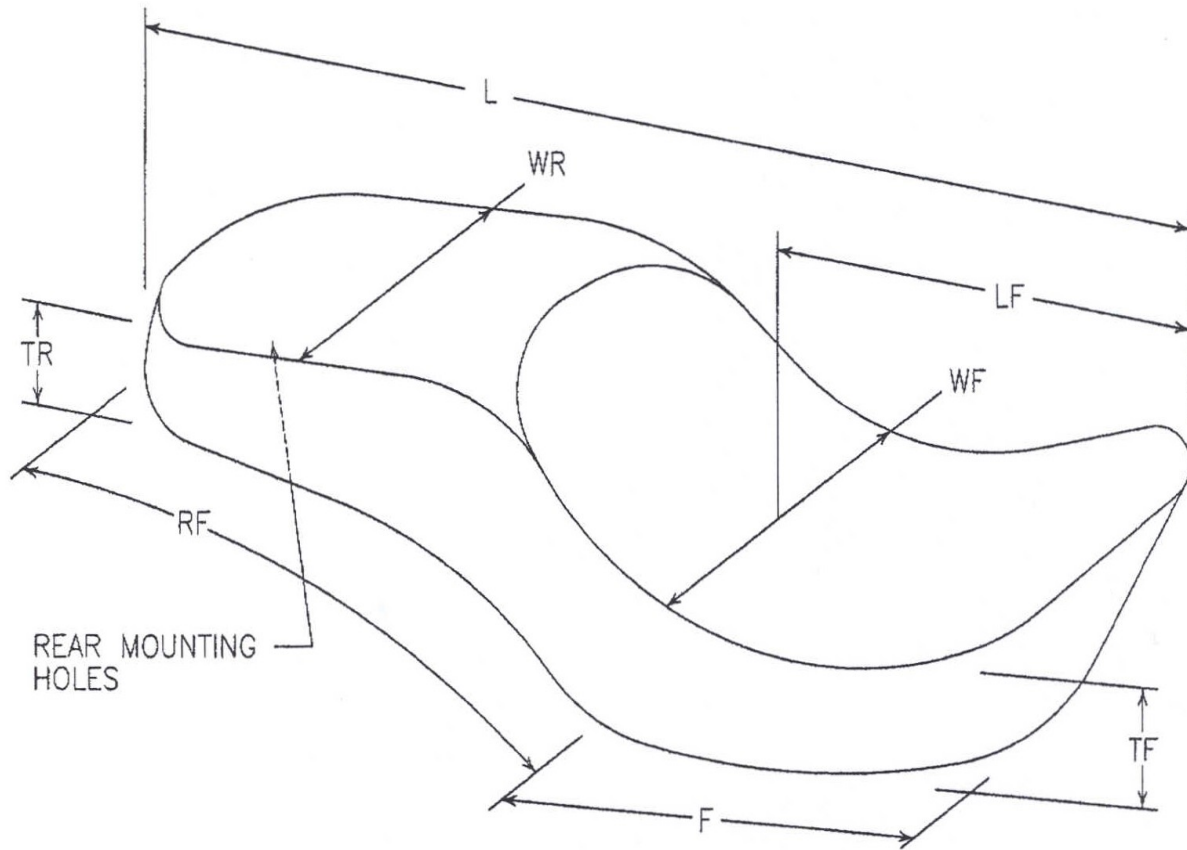

V-Twin Mfg.  
Measurement Guide for  
Low Profile Black Vinyl Solo Seat  
VT No. 47-0603

This is a custom application and rider safety depends on proper installation. This product should only be installed by a knowledgeable and trained motorcycle technician. V-Twin Mfg. accepts no responsibility for improper installation.

Seat Dimensions	
Length	L
Width Front	WF
Width Rear	WR
Length Front	LF
Base Length Front	F
Base Length Rear	RF
Thickness Front	TF
Thickness Rear	TR