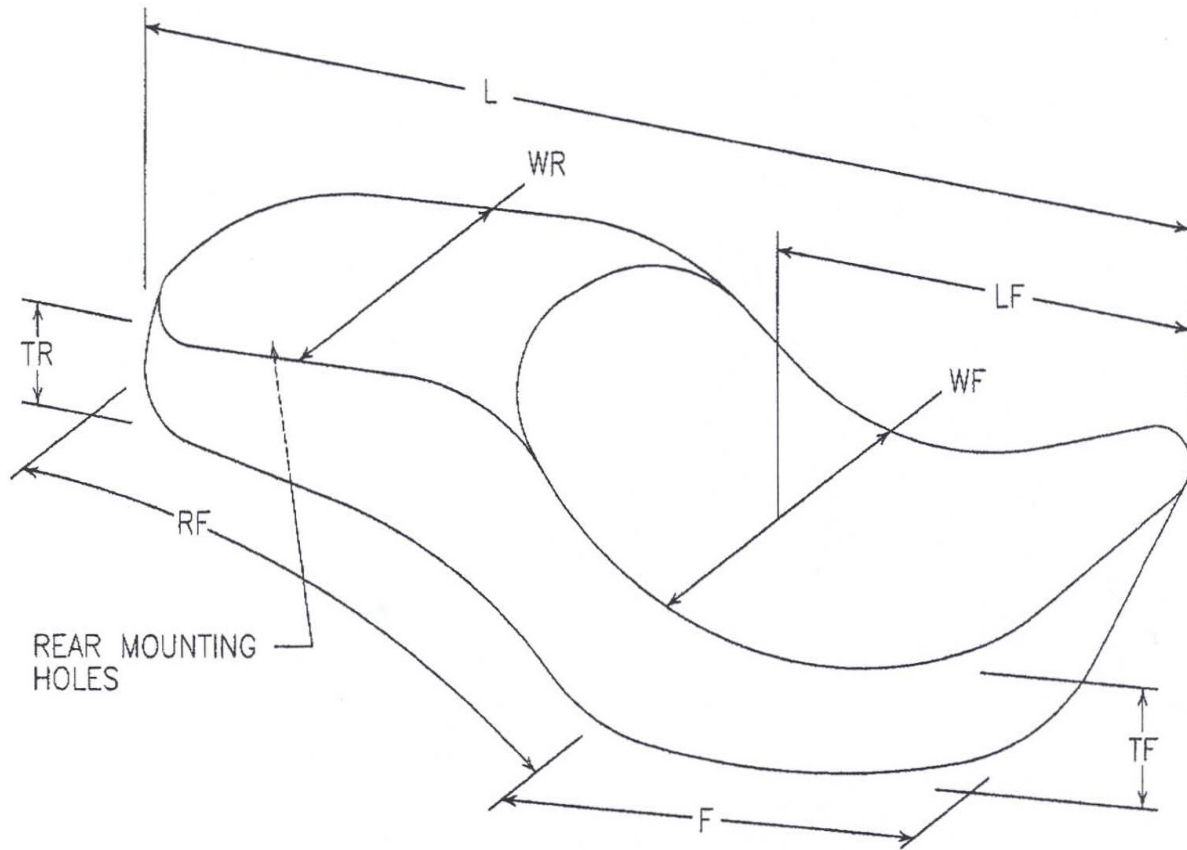

V-Twin Mfg.
Measurement Guide for
Low Profile Black Vinyl Solo Seat
VT No. 47-0604

This is a custom application and rider safety depends on proper installation. This product should only be installed by a knowledgeable and trained motorcycle technician. V-Twin Mfg. accepts no responsibility for improper installation.

Seat Dimensions	
Length	L
Width Front	WF
Width Rear	WR
Length Front	LF
Base Length Front	F
Base Length Rear	RF
Thickness Front	TF
Thickness Rear	TR