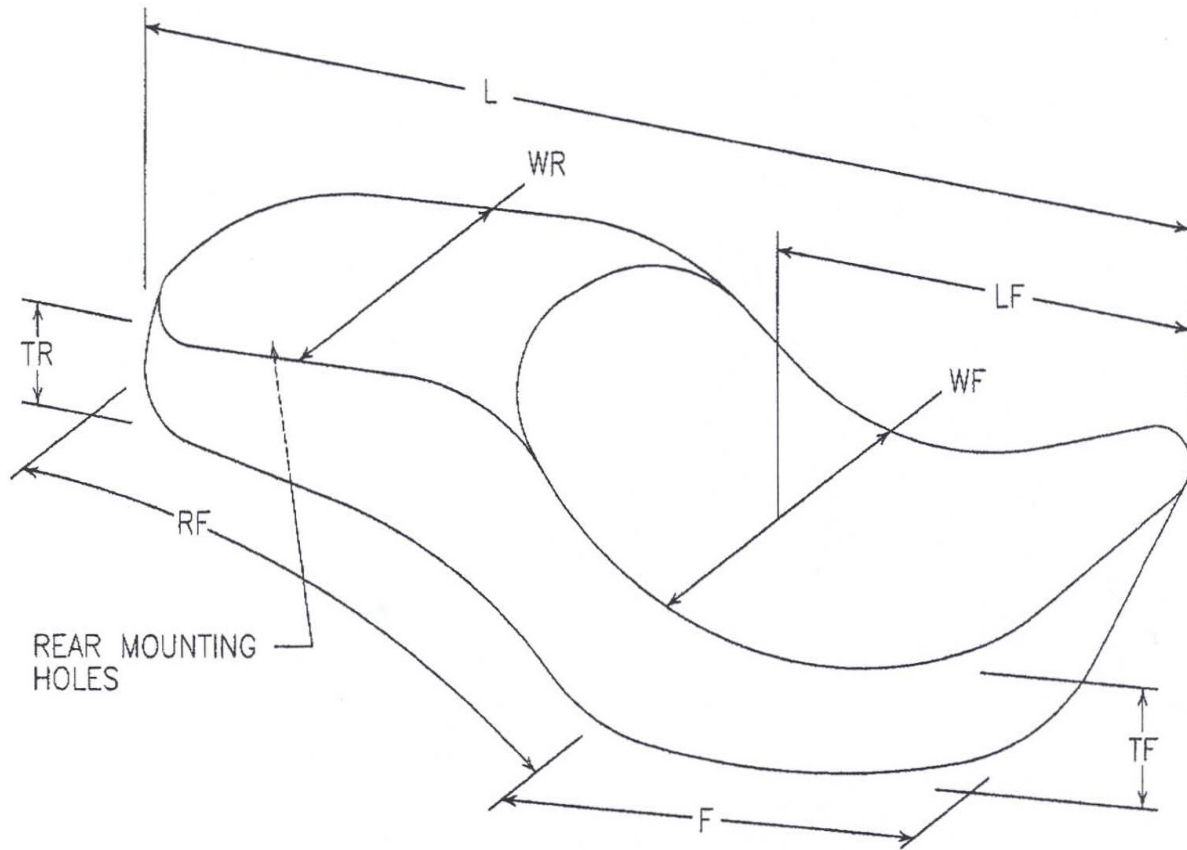

V-Twin Mfg.  
Measurement Guide for  
Butt Bucket Solo Seat  
VT No. 47-0623

This is a custom application and rider safety depends on proper installation. This product should only be installed by a knowledgeable and trained motorcycle technician. V-Twin Mfg. accepts no responsibility for improper installation.

Seat Dimensions	
Length	L
Width Front	WF
Width Rear	WR
Length Front	LF
Base Length Front	F
Base Length Rear	RF
Thickness Front	TF
Thickness Rear	TR