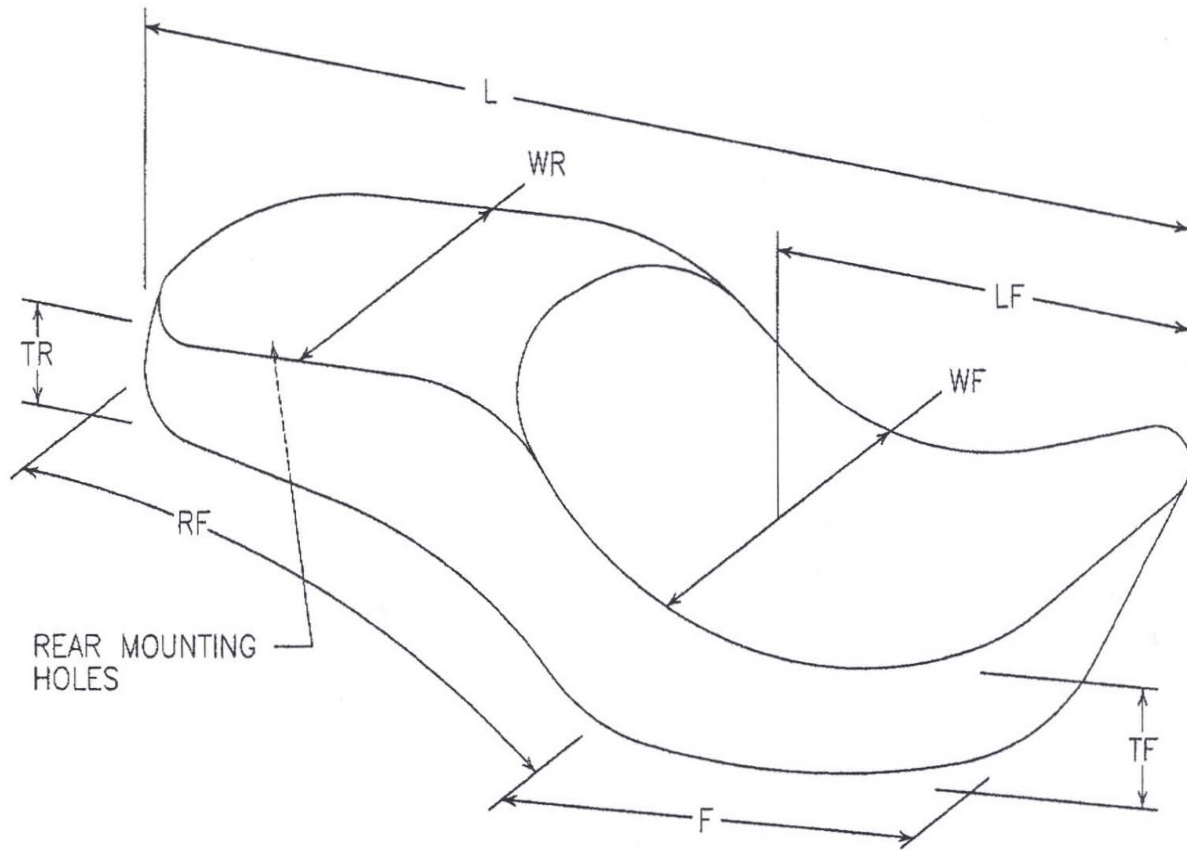

V-Twin Mfg.  
Measurement Guide for  
Butt Bucket Solo Seat  
VT No. 47-0624

This is a custom application and rider safety depends on proper installation. This product should only be installed by a knowledgeable and trained motorcycle technician. V-Twin Mfg. accepts no responsibility for improper installation.

Seat Dimensions	
Length	L
Width Front	WF
Width Rear	WR
Length Front	LF
Base Length Front	F
Base Length Rear	RF
Thickness Front	TF
Thickness Rear	TR