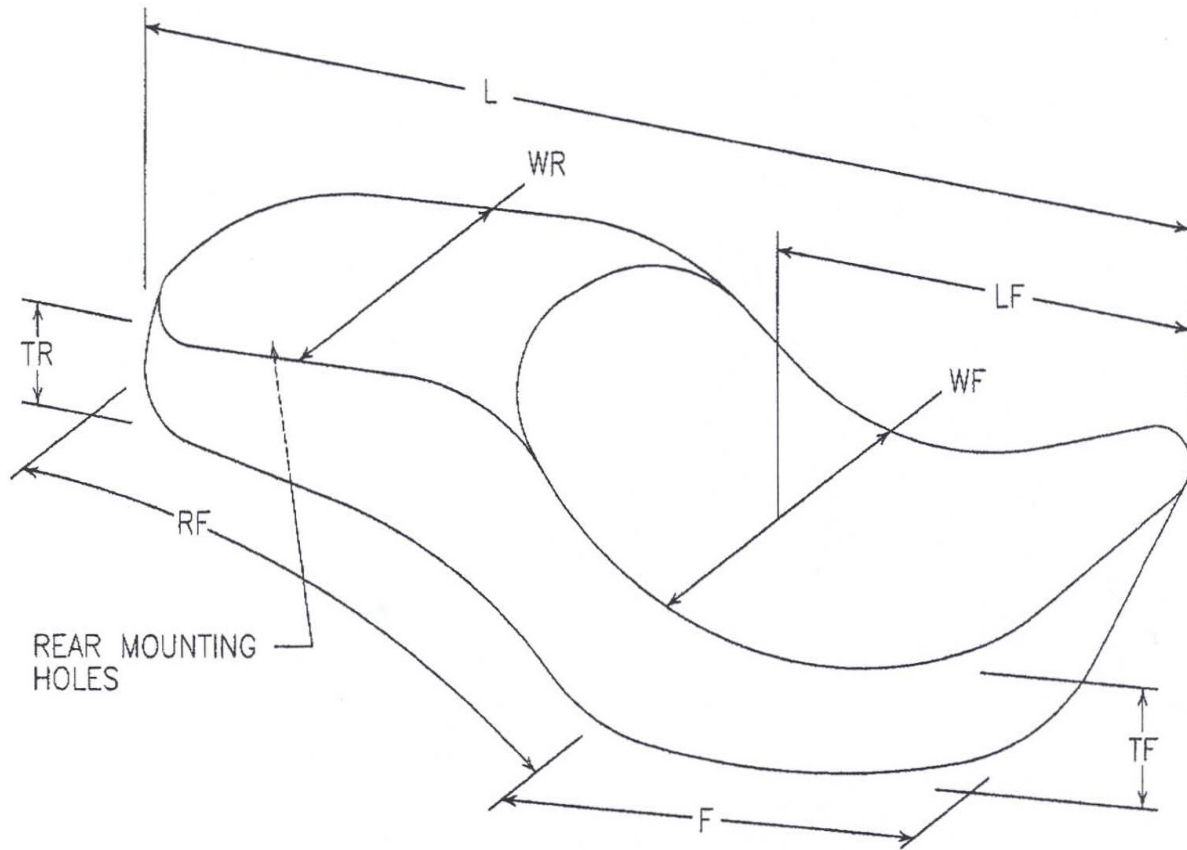

V-Twin Mfg.
Measurement Guide for
Butt Bucket Solo Seat
VT No. 47-0630

This is a custom application and rider safety depends on proper installation. This product should only be installed by a knowledgeable and trained motorcycle technician. V-Twin Mfg. accepts no responsibility for improper installation.

Seat Dimensions	
Length	L
Width Front	WF
Width Rear	WR
Length Front	LF
Base Length Front	F
Base Length Rear	RF
Thickness Front	TF
Thickness Rear	TR