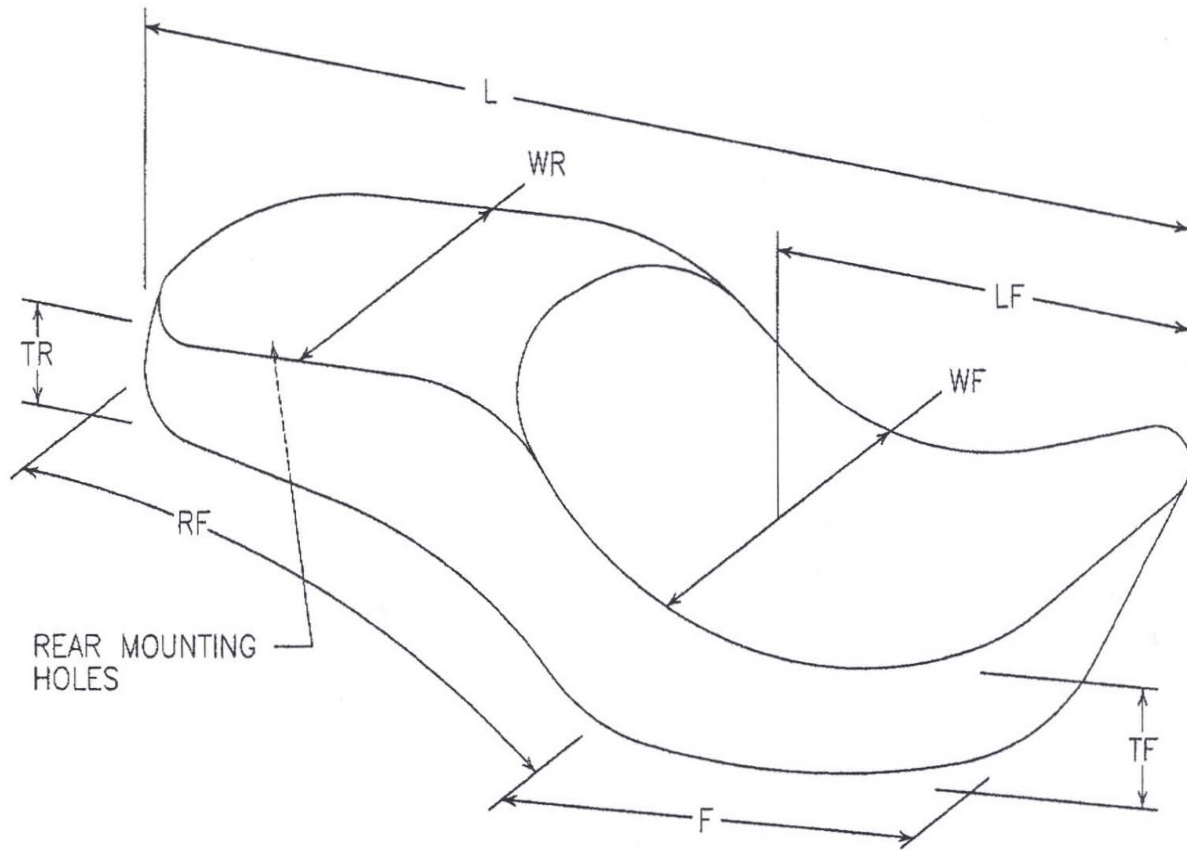

**V-Twin Mfg.
Measurement Guide for
Solo Seat
VT No. 47-0885**

This is a custom application and rider safety depends on proper installation. This product should only be installed by a knowledgeable and trained motorcycle technician. V-Twin Mfg. accepts no responsibility for improper installation.

Seat Dimensions	
Length	L
Width Front	WF
Width Rear	WR
Length Front	LF
Base Length Front	F
Base Length Rear	RF
Thickness Front	TF
Thickness Rear	TR