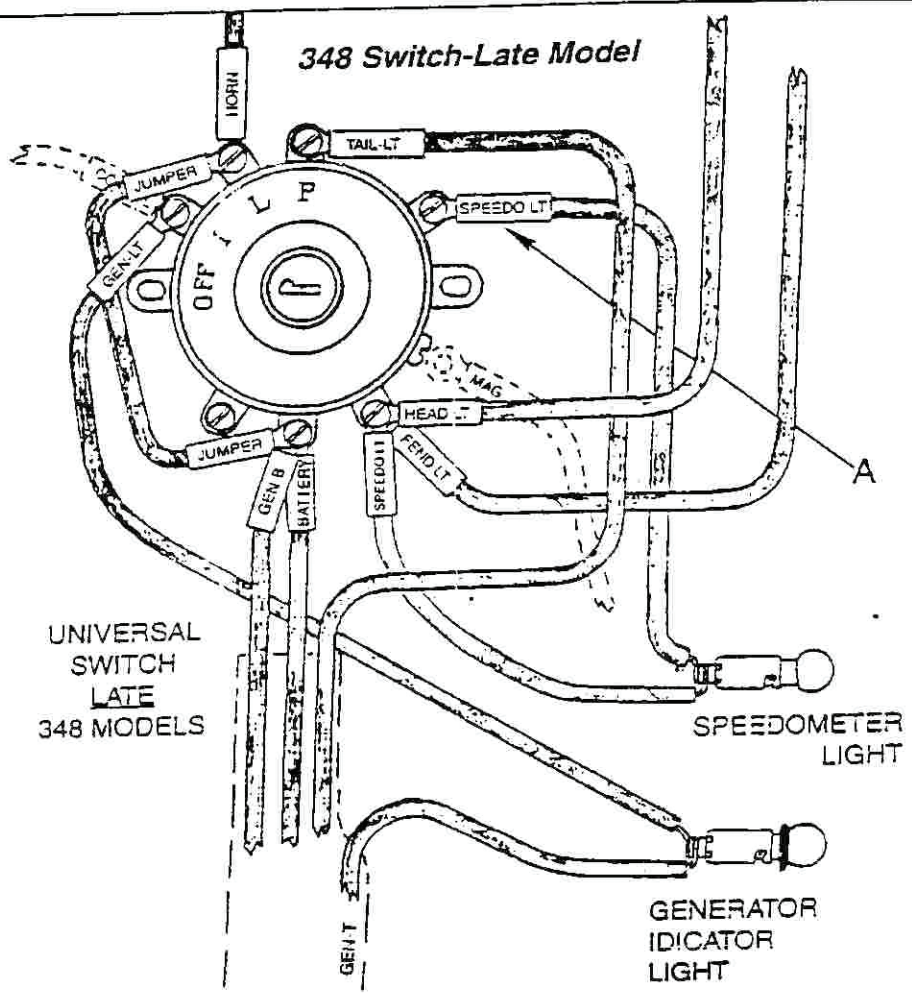

348 Switch-Late Model

UNIVERSAL  
SWITCH  
LATE  
348 MODELS

SPEEDOMETER  
LIGHT

GENERATOR  
INDICATOR  
LIGHT

VT No. 49-0253  
Ignition Switch for Indian