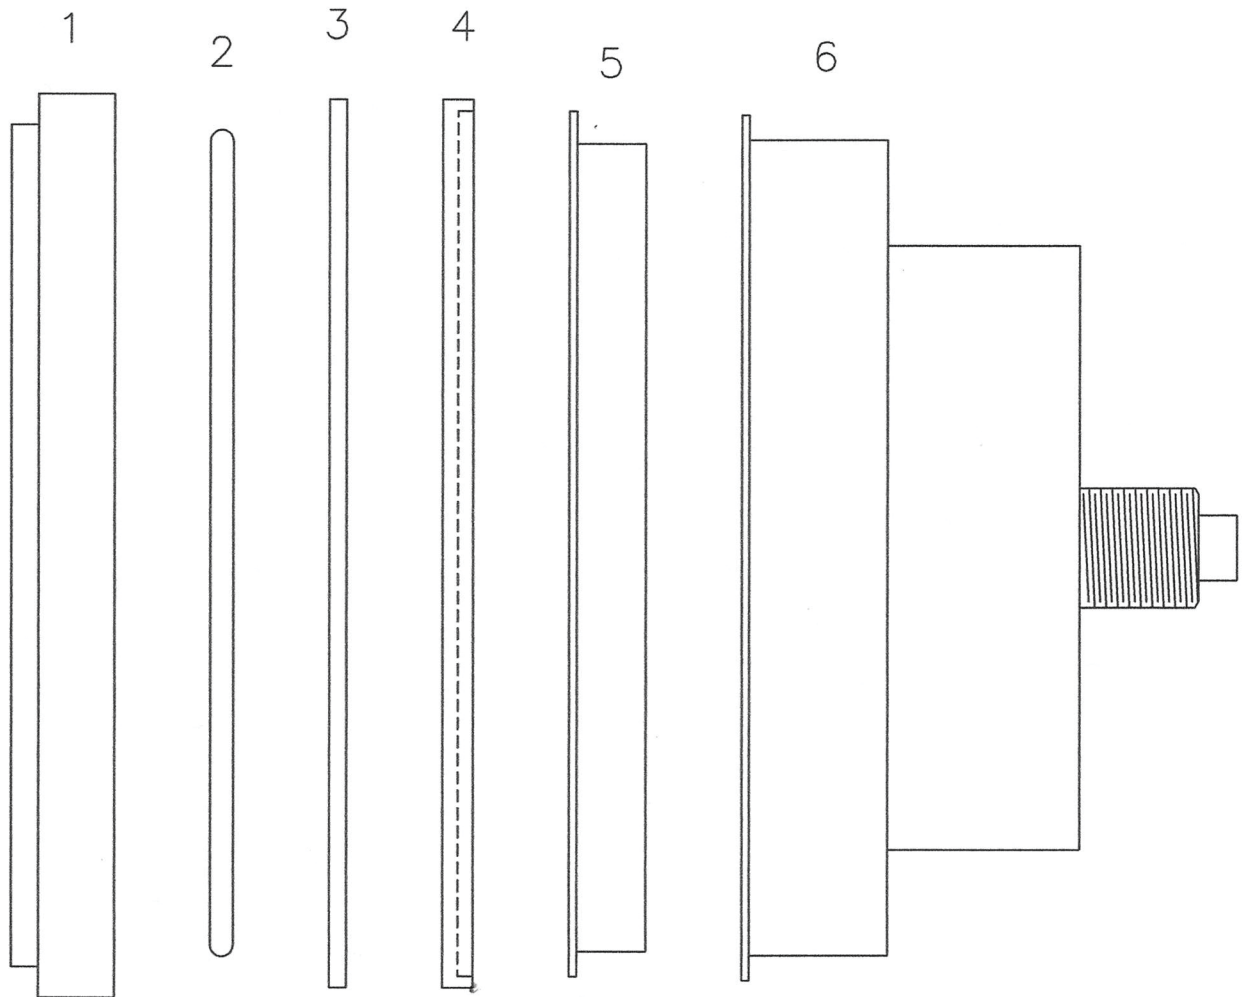

# SPEEDOMETER FACE ASSEMBLY ORDER

ITEM	DESCRIPTION	QUANTITY
1	CHROME BEZEL	1
2	O-RING	1
3	GLASS	1
4	RUBBER SEAL	1
5	HOUSING TRIM	1
6	SPEEDOMETER HOUSING	1