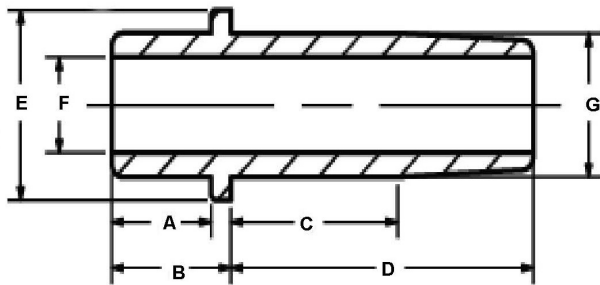

KW Valve Guide Tech Sheet

A	B	C	D	E	F	G	Bronze		Cast Iron	
							Intake VT No.	Exhaust VT No.	Intake VT No.	Exhaust VT No.
0.450"	0.540"	0.755"	1.370"	0.745"	0.3745"	0.5650"	11-1164		11-1166	
						+ 0.001	11-0951		11-0951	
						+ 0.002	11-0952		11-0952	
						+ 0.003	11-0953		11-0953	
						+ 0.004	11-0954		11-0954	
						+ 0.005	N/A		N/A	
						+ 0.006	11-0955		11-0955	
						+ 0.008	11-0956		11-0956	
						+ 0.010	11-0957		11-0957	
0.450"	0.540"	0.855"	1.315"	0.745"	0.3735"	0.5650"		11-1165		11-1167
						+ 0.001		11-0959		11-0975
						+ 0.002		11-0960		11-0976
						+ 0.003		11-0961		11-0977
						+ 0.004		11-0962		11-0978
						+ 0.005		N/A		N/A
						+ 0.006		11-0963		11-0979
						+ 0.008		11-0964		11-0980
						+ 0.010		11-0965		11-0981