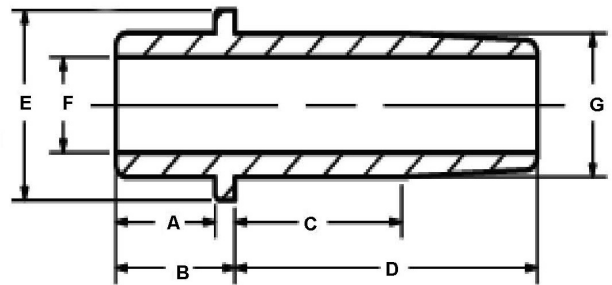

Exhaust Guide