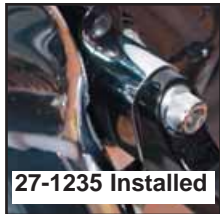

Passenger Footboard

Chrome FLT Rear Passenger Footboard Mounts for 1993-up models FLT, FLHT and FLHS. **Note:** Order footboards and mats separately.

VT No.	Year	Note
27-0561	1993-2009	Non-Adjustable
27-1522	1993-2009	Adjustable

1" Footboard Extender fit 1993-up FLT.
VT No. 27-1235

1987-up Stock Black Passenger Footboard Rubber fits factory passenger floor boards. Each.

VT No.	Style
28-2120	Blocks
28-2148	Ribbed

FLT Passenger Footboard Kit. Footboards fold up when not in use. Kit includes footboards and mounting hardware. Fits all 1993-up FLT models.