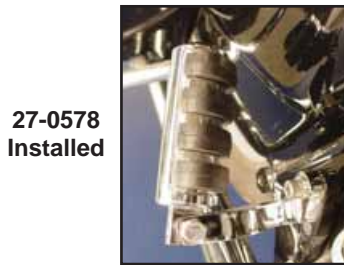

1" Footboard Extender fit 1993-up FLT.
VT No. 27-1235

1987-up Stock Black Passenger Footboard Rubber fits factory passenger floor boards. Each.

VT No.	Style
28-2120	Blocks
28-2148	Ribbed

FLT Passenger Footboard Kit. Footboards fold up when not in use. Kit includes footboards and mounting hardware. Fits all 1993-up FLT models.

VT No.	Finish
27-0085	Black
27-0854	Chrome

1993-up FLT Rear Footpeg Kit includes chrome brackets and large soft peg set. Replaces rear passenger floor guards.
VT No. 27-0578

1993-up FLT Rear Passenger Footpeg Brackets are adjustable type to replace stock rear footboards. Order male pegs separately.