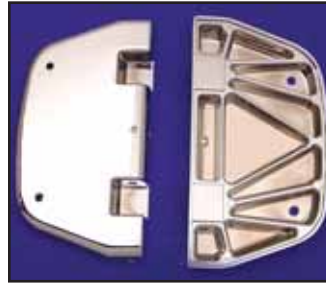

Passenger Footboards

Chrome FLT Rear Passenger Footboard Mounts replace 52719-93 and 53070-00 for 1993-up models FLT, FLHT and FLHS. Order boards and mats separately.
VT No. 27-0561

1993-up FLT Rear Passenger Peg Brackets are adjustable type to replace stock rear footboards. Order male pegs separately.

- | VT No. | Item |
|---------|-------------------------|
| 27-0517 | Peg Brackets |
| 27-1586 | Large Soft Pegs (shown) |
| 27-0564 | Kit |

FLT Passenger Footboard Kit. Footboards fold up when not in use. Kit includes footboards and mounting hardware. Fits all 1993-up FLT models.
VT No. 27-0085

1987-up Stock Black Passenger Footboard Rubber have a square rib design. Fits factory passenger floor boards. Each.
VT No. 28-2120

Chrome Replica Rear Passenger Floorboards fit all OE style brackets and accept rubber pads from 1986-up.