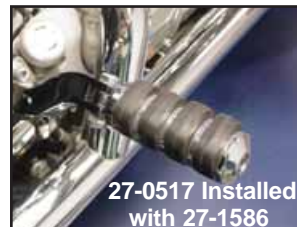

Passenger Footboard

Chrome FLT Rear Passenger Footboard Mounts for 1993-up models FLT, FLHT and FLHS. **Note:** Order footboards and mats separately.

VT No.	Year	Note
27-0561	1993-2009	Non-Adjustable
27-1522	1993-2009	Adjustable

1" Footboard Extender fit 1993-up FLT.
VT No. 27-1235

1987-up Stock Black Passenger Footboard Rubber fits factory passenger floor boards. Each.

VT No.	Style
28-2120	Blocks
28-2148	Ribbed

FLT Passenger Footboard Kit. Footboards fold up when not in use. Kit includes footboards and mounting hardware. Fits all 1993-up FLT models.

VT No.	Finish
27-0085	Black
27-0854	Chrome

1993-up FLT Rear Footpeg Kit includes chrome brackets and large soft peg set. Replaces rear passenger floor guards.
VT No. 27-0578

1993-up FLT Rear Passenger Footpeg Brackets are adjustable type to replace stock rear footboards. Order male pegs separately.