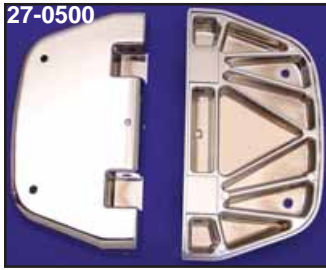

Rear Passenger Footboard Set

Chrome Replica Rear Passenger Footboard Set fit all OE style brackets and will accept rubber pads from 1986-up.

- VT No. Item**
27-0500 Board Set Only
27-0693 Flame
27-0815 Board/Rubber
27-0803 Pin Set

Passenger Footboard Pin Kit includes 4 pins, 2 balls and 2 springs. Fits 2004-up Touring rear footboards.
VT No. 27-0803

Passenger Peg Mount Kit mounts to rear existing mount to accept a male peg set. Kit allows 360° rotation to raise or lower peg height.
VT No. 27-1523

Chrome Billet Rear Passenger Footboards fit 1986-up FLT models. Chrome insert features inlay rubber pad.

- VT No. Type**
27-0931 Diamond
27-0933 Flame

Chrome Trim Footboard Rubbers fit 1993-up FLT models, pair. Units pop into stock footboard base.
VT No. 27-0580