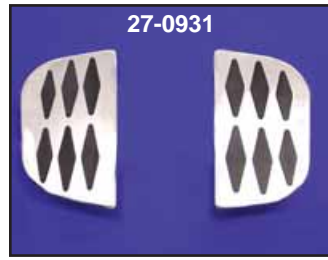

Rear Passenger Footboard Set

Chrome Replica Rear Passenger Footboard Set fit all OE style brackets and will accept rubber pads from 1986-up.

- VT No. Item**
27-0500 Board Set Only
27-0693 Flame
27-0815 Board/Rubber
27-0803 Pin Set

Passenger Footboard Pin Kit includes 4 pins, 2 balls and 2 springs. Fits 2004-up Touring rear footboards.
VT No. 27-0803

Passenger Peg Mount Kit mounts to rear existing mount to accept a male peg set. Kit allows 360° rotation to raise or lower peg height.
VT No. 27-1523

Chrome Billet Rear Passenger Footboards fit 1986-up FLT models. Chrome insert features inlay rubber pad.

- VT No. Type**
27-0931 Diamond
27-0933 Flame

Chrome Trim Footboard Rubbers fit 1993-up FLT models, pair. Units pop into stock footboard base.
VT No. 27-0580