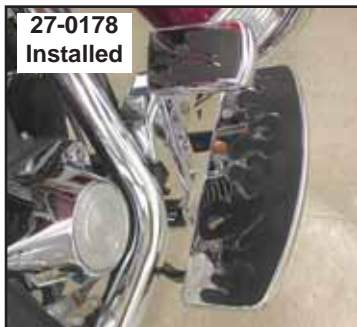

# Driver Footboards

**Flamed Footboard Set.** Chrome plated footboards with black molded rubber insert. Fits 1980-up FLT, 1986-up FLST.  
VT No. 27-0178

**Streamliner Footboard** fits 1980-up FLT, FLST.  
VT No. 27-0501

**Chrome Footboard Trim.** Footboard Set inserts are fitted to an iso-mount footboard top to fit 1974-up FL-FLT-FLST  
VT No. 27-1705

**Chrome Billet Footboard Pads** include Iso bushings for 1966-up Big Twins.  
VT No. 27-0570