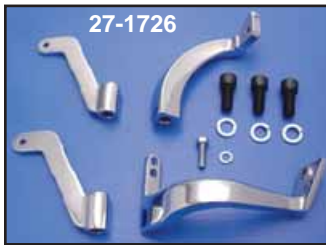

# Footboard Brackets for Touring Extender

**Footboard Extender Kit** fits Touring. This kit is finished in black to extend footboards outward by 1 1/4" inches.

**VT No. Year**

27-1527 1980-08

27-1526 2009-up

**Chrome Footboard Mount Set** for FLT is a 4 piece set.

Available in stock or +2" forward.

VT No.	Type	Finish	Year
27-1726	Stock	Chrome	1983-08
27-0811	+2"	Chrome	1983-08
27-0812	+2"	Black	1983-08
27-1793	Stock	Chrome	2009-up