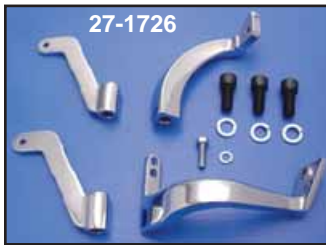

Footboard Brackets for Touring Extender

Footboard Extender Kit fits Touring. This kit is finished in black to extend footboards outward by 1 1/4" inches.

VT No. Year

27-1527 1980-08

27-1526 2009-up

Chrome Footboard Mount Set for FLT is a 4 piece set.

Available in stock or +2" forward.

VT No.	Type	Finish	Year
27-1726	Stock	Chrome	1983-08
27-0811	+2"	Chrome	1983-08
27-0812	+2"	Black	1983-08
27-1793	Stock	Chrome	2009-up