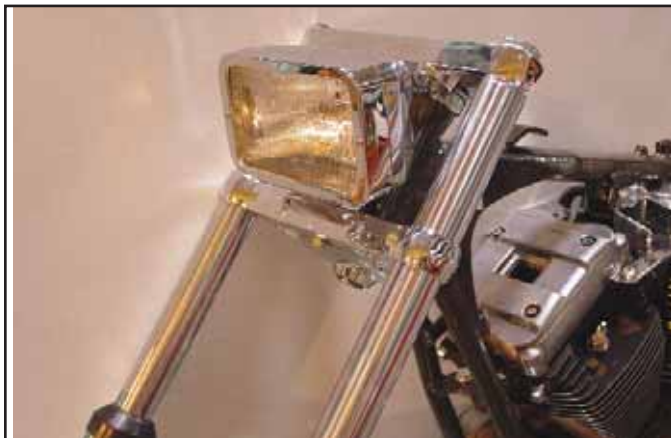

# Frenched Trim Rings

Chrome "Frenched" Headlamp Trim Rings offers with recessed look of the 1950's. Also available with built in visor.

VT No.	Type	Fits	OEM
33-0547	Frenched	1983-up Touring 1994-up FLHR 1986-up FLST	69627-99
33-0812	Frenched w/visor	As Above	69733-05
33-0548	Frenched	1994-up FLST	69626-99
33-0813	Frenched w/visor	As Above	69734-05
33-0544	Frenched	1993-up FXSTS	69624-99A
33-0545	Frenched	1994-up FXST, FXD	69623-99A
33-0814	Frenched w/visor	As Above	69735-05
33-0607	Frenched	1971-up FXE, 1982-up FXR	69625-99

Taillamps/Headlamps listed are for show or decorative use only, and not D.O.T. approved.

## Caddy™ Headlight

Chrome Caddy Type Rectangular 12V Beam Headlight has bottom or side mounting, measures 4 1/2" x 7 1/2" outside. Includes beam and high-beam indicator light on bulb type lamps.

VT No.	Item	Type
34-0884	Bottom Mount	H-4
33-1210	Bottom Mount	Bulb
33-1211	Side Mount	Bulb
33-1212	Replacement Bulb	
33-1907	H-4	Unit