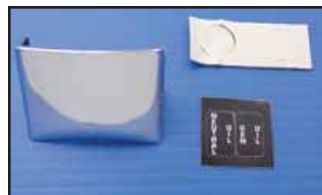

VT No.	Cutout
42-0306	With
42-0307	Without

**Chrome Headlamp Visor Mount Bolts** for use on all XL-FX-FXR 1959-up.

VT No.	Type
8717-4	Acorn
9783-4	Allen
9784-4	Hex, stock

**Chrome Headlamp Mount Kit** includes nut, tapered spacer, lockwasher and chrome cap plug.

VT No.	Year
37-8855	1954-88
37-9006	1989-up

**Chrome Headlamp Visor Plug** fits die cast headlamp mounting visor center hole.

VT No.	Years
28-1500	1954-88
37-0538	1989-up

**Chrome Sunvisor** shields the LED's on the headlamp mounting bracket from the sun.