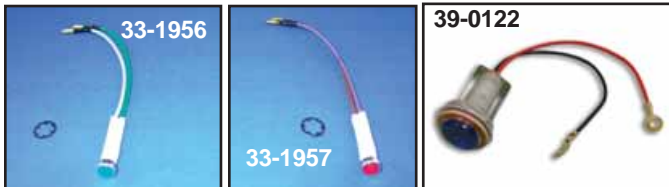

# Headlamp Visor

**Chrome Die Cast Headlamp Bracket** for FX Narrow Glide models.

VT No.	OEM	Years/Type
42-0422	Plain	Without Light Holes
42-0423	67807-73	1971-73 Large Holes
42-0424	67809-75	1975-8 5 1/2 Holes
42-0069	67805-86	1986-91 4-Light
42-0838	67805-92	1992-up with Slot
42-5042	Polished	1992-up with Slot

**Headlamp Bracket Extender** fits 1971-up FX-XL-FXD.  
VT No. 31-0143

**Indicator Lamps**

**Chrome Headlamp Visor Cover** fits over existing head light visor on 1971-up FX models. Available with or without cutaway for oil and generator lights.

VT No.	Cutout
42-0306	With
42-0307	Without

**Chrome Headlamp Visor Mount Bolts** for use on all XL-FX-FXR 1959-up.

VT No.	Type
8717-4	Acorn
9783-4	Allen
9784-4	Hex, stock

**Chrome Headlamp Mount Kit** includes nut, tapered spacer, lockwasher and chrome cap plug.

VT No.	Year
37-8855	1954-88
37-9006	1989-up

**Chrome Headlamp Visor Plug** fits die cast headlamp mounting visor center hole.

VT No.	Years
28-1500	1954-88
37-0538	1989-up

**Chrome Sunvisor** shields the LED's on the headlamp mounting bracket from the sun.