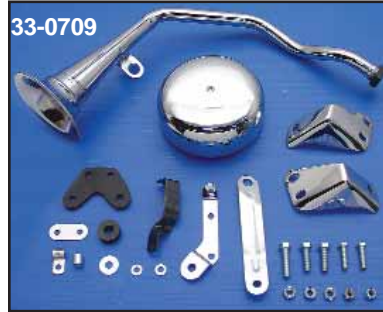

Horns

Chrome Trumpet Horn Kit. Original 1950's bugle style 12V horn kit can be fitted with stock exhaust and air cleaner on all 1984-99 FXWG-

FXST-FLST Evo models. Includes power pack and all necessary mounting hardware.

VT No.	Item
33-0008	Complete Kit
33-0736	12V Horn Pack

33-0709 Installed

Chrome Trumpet Horn Kit includes bugle, power pack and mount hardware.

VT No.	Item
33-0709	12V Shovel BT
33-0736	12V Horn Pack
42-9924	Horn Cover
49-1944	Horn Bugle

Dual Air Horn Set includes 12V compressor with 200 and 240mm long. Chrome die cast horns.
VT No. 33-1058

33-1058 Installed

Chrome Air Scoop mounts on left side top motor mount studs on 1991-up Touring models. Will act as scoop for improved cooling and horn cover.

VT No.	Year	Model
49-0400	1936-57	BT
49-0392	1958-72	BT
49-0390	1973-84	BT
49-0391	1941-52	45
49-0441	1930-36	VL