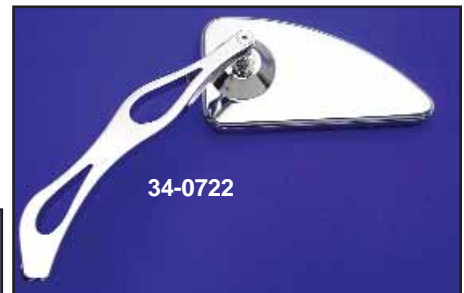

Mirrors

Oval Mirror fits right and left side and includes 2 stems.
VT No. 34-8217

34-0391

34-0392

34-0393

Wyatt Gatling Mirror available with stock or billet stems.

VT No. Stem

34-0391 Short Stock

34-0392 Long Stock

34-0393 Billet

34-0292

Chrome Billet Mirror Set features curved stems to fit 1982-up models, pair.
VT No. 34-0292

34-9157

34-9157

Billet Mirror Set features sequential LED turn signal on back side.
VT No. 34-9157

Billet Mirror Set by Wyatt Gatling
VT No. 34-0374

Oval Vision Deep Dish Mirror with radius stem. Sold each for right or left side.
VT No. 34-0348

Chrome Mirror features adjustable ball swivel for head.
VT No. 34-0724

Rectangular Mirror Set includes billet stems.
VT No. 34-0386

Taper Mirror Set features Billet stems.
VT No. 34-0333

Chrome Billet Replica Mirror Set.
VT No. 34-0758

34-0722

Ace Mirrors for left side use feature Billet stem.