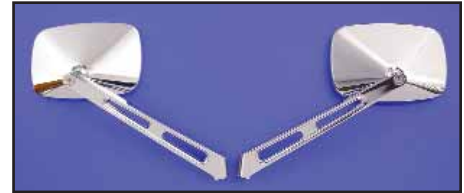

Mirrors

Oval Mirror fits right and left side and includes 2 stems.
VT No. 34-8217

34-0391

34-0392

34-0393

Wyatt Gatling Mirror available with stock or billet stems.

VT No. Stem

34-0391 Short Stock

34-0392 Long Stock

34-0393 Billet

34-0292

Chrome Billet Mirror Set features curved stems to fit 1982-up models, pair.
VT No. 34-0292

34-9157

34-9157

Billet Mirror Set features sequential LED turn signal on back side.
VT No. 34-9157

Billet Mirror Set by Wyatt Gatling
VT No. 34-0374

Oval Vision Deep Dish Mirror with radius stem. Sold each for right or left side.
VT No. 34-0348

Chrome Mirror features adjustable ball swivel for head.
VT No. 34-0724

Rectangular Mirror Set includes billet stems.
VT No. 34-0386

Taper Mirror Set features Billet stems.
VT No. 34-0333

Chrome Billet Replica Mirror Set.
VT No. 34-0758

34-0722

Ace Mirrors for left side use feature Billet stem.