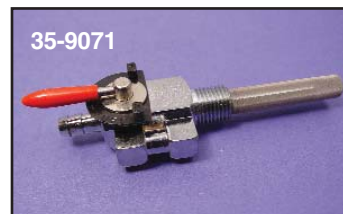

- VT No. Item**
35-0249 Petcock
51-0602 Bracket

Ball Fuel Tank Selector mounts with 1 or 2 bolt holes.

- VT No. Bolt Holes**
35-1129 2
35-1130 1

Sifton Full Flow Chrome Petcock is constructed of brass and allows a flow of rate of 70 oz per minute. Petcocks includes reserve position. Manufactured by Golan Products. **Note Rearward outlet.**
VT No. 35-0464

Petcock (Fuel Valve) direction is determined by direction hose comes off valve when sitting on motorcycle.

Wing Type Petcock. includes screen and 2 handles, sliding valve control with reserve. Replaces 62125-55B.

Alloy	Chrome	OEM	Outlet	Type
35-9166	35-0402	62129-75	Straight	Nut
35-9165	35-0403	62167-81	Right	Nut
35-9167	35-0498	62169-81	Left	Nut
—	35-0405	—	55-74 Right 3/8	NPT
—	35-0404	—	55-74 Straight 3/8	NPT
—	14-0909	—	Viton Inner Seal, 10 pk	
—	35-0096	62166-81	Strainer w/reserve tube	
—	15-0265	62172-75	Gasket, 10 pk	
35-9231*	35-0095	62161-75	Nut, each	
35-0094		OE Nut		

*Note: VT No. 35-9224 fits stock factory petcocks.

Inner Petcock Seal constructed of Viton for 1975-94 style Petcocks.
VT No. 14-0909

Mini Petcocks are 1/4" NPT with ball shut off.

- VT No. Item**
35-9071 With reserve straight
35-9072 90° without reserve