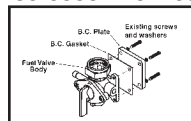

Fuel Valve Body Vacuum By-Pass Kit includes plate, gasket, vacuum hose plug and instructions.
VT No. 35-0426