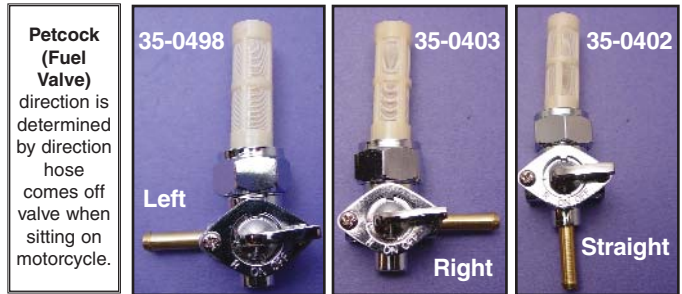

Replica Fuel Petcocks feature nylon filter screen, washer and reserve position. Available in chrome or natural alloy finish.

Alloy	Chrome	OEM	Outlet	Type
35-9166	35-0402	62129-75	Straight	Nut
35-9165	35-0403	62167-81	Right	Nut
35-9167	35-0498	62169-81	Left	Nut
—	35-0405	—	55-74 Right 3/8	NPT
—	35-0404	—	55-74 Straight 3/8	NPT
—	14-0909	—	Viton Inner Seal, 10 pk	
—	35-0096	62166-81	Strainer w/reserve tube	
—	15-0265	62172-75	Gasket, 10 pk	
35-9231*	35-0095	62161-75	Nut, each	
35-0094		OE Nut		

*Note: VT No. 35-9224 fits stock factory petcocks.

Inner Petcock Seal constructed of Viton for 1975-94 style Petcocks.
VT No. 14-0909