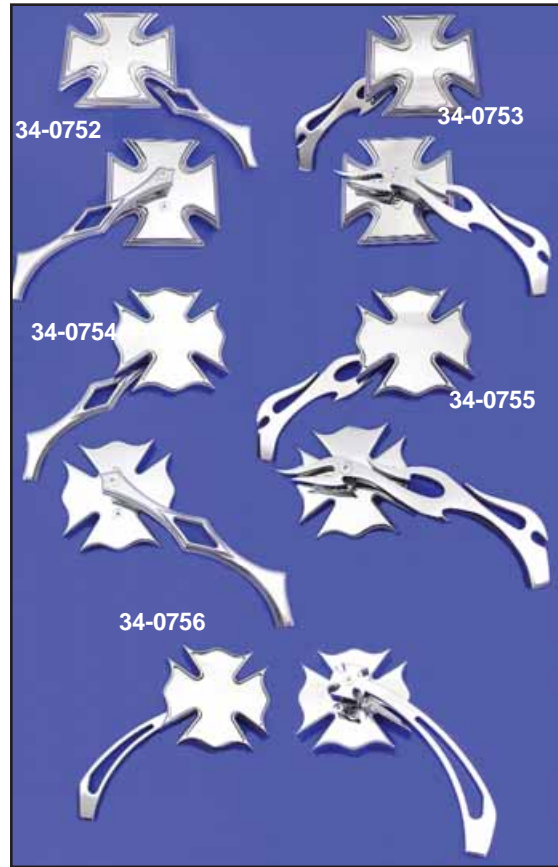

# Mirror

**Chrome Billet Mirrors.** Sold each, fit right and left.

VT No.	Stem	Style
34-0130	Skull	Maltese
34-0131	Maltese	Maltese
34-0132	Skull	Fireman
34-0129	Maltese	Spear

**Chrome Billet Mirrors.** Sold each

VT No.	Stem	Style
34-0752	Diamond	Maltese
34-0753	Flame	Maltese
34-0754	Diamond	Fireman
34-0755	Flame	Fireman
34-0756	Maltese	Fireman

**Mod Custom Mirrors.** Chrome with stem included, in pairs.  
VT No. 34-0349

**Billet Fire Fighter Mirror** includes both 3" and 5" arms. Sold each.  
VT No. 34-0394

**Billet Mirror Stems** fits Wyatt's Mirrors. Sold each.

VT No.	Style	VT No.	Style	VT No.	Style
34-0144	Flame	34-0148	Maltese	34-0857	Spade
34-0145	Spear	34-0159	Lady	34-0871	3-Spade
34-0146	Diamond	34-0847	Crane	34-0761	Tri Skull
34-0147	Curved	34-0856	Teardrop	34-0876	Screws
					4mm x .7 Pitch x 18mm
				34-0875	Screws