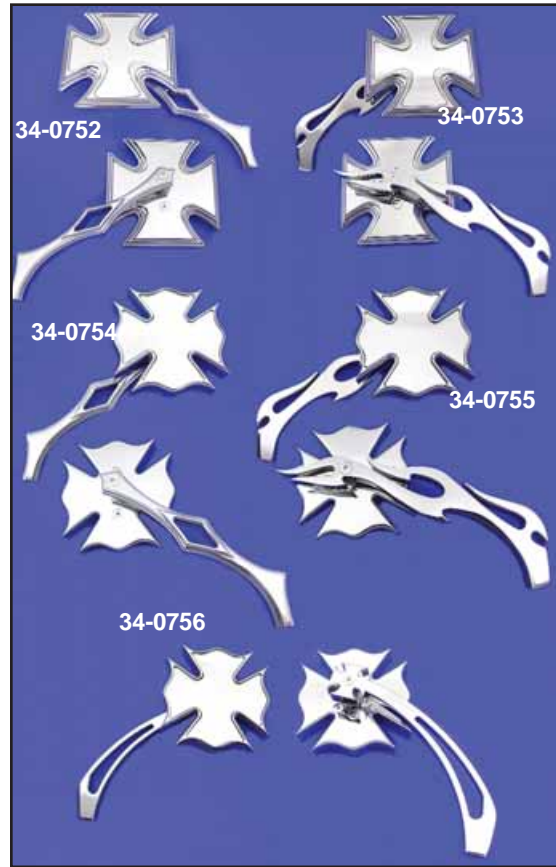

Mirror

Chrome Billet Mirrors. Sold each, fit right and left.

VT No.	Stem	Style
34-0130	Skull	Maltese
34-0131	Maltese	Maltese
34-0132	Skull	Fireman
34-0129	Maltese	Spear

Chrome Billet Mirrors. Sold each

VT No.	Stem	Style
34-0752	Diamond	Maltese
34-0753	Flame	Maltese
34-0754	Diamond	Fireman
34-0755	Flame	Fireman
34-0756	Maltese	Fireman

Mod Custom Mirrors. Chrome with stem included, in pairs.
VT No. 34-0349

Billet Fire Fighter Mirror includes both 3" and 5" arms. Sold each.
VT No. 34-0394

Billet Mirror Stems fits Wyatt's Mirrors. Sold each.

VT No.	Style	VT No.	Style	VT No.	Style
34-0144	Flame	34-0148	Maltese	34-0857	Spade
34-0145	Spear	34-0159	Lady	34-0871	3-Spade
34-0146	Diamond	34-0847	Crane	34-0761	Tri Skull
34-0147	Curved	34-0856	Teardrop	34-0876	Screws
					4mm x .7 Pitch x 18mm
				34-0875	Screws