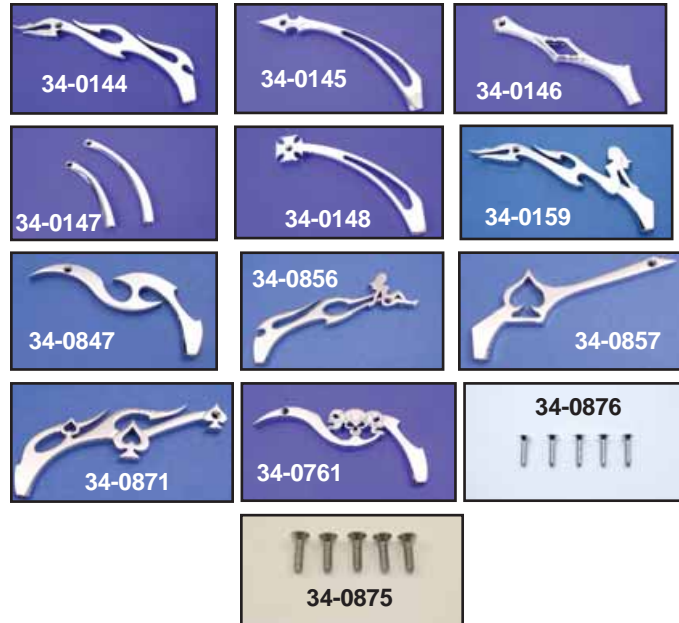

Mirror

Chrome Billet Mirrors. Sold each, fit right and left.

VT No.	Stem	Style
34-0130	Skull	Maltese
34-0131	Maltese	Maltese
34-0132	Skull	Fireman
34-0129	Maltese	Spear

Chrome Billet Mirrors. Sold each

VT No.	Stem	Style
34-0752	Diamond	Maltese
34-0753	Flame	Maltese
34-0754	Diamond	Fireman
34-0755	Flame	Fireman
34-0756	Maltese	Fireman

Mod Custom Mirrors. Chrome with stem included, in pairs.
VT No. 34-0349

Billet Fire Fighter Mirror includes both 3" and 5" arms. Sold each.
VT No. 34-0394

Billet Mirror Stems fits Wyatt's Mirrors. Sold each.

VT No.	Style	VT No.	Style	VT No.	Style
34-0144	Flame	34-0148	Maltese	34-0857	Spade
34-0145	Spear	34-0159	Lady	34-0871	3-Spade
34-0146	Diamond	34-0847	Crane	34-0761	Tri Skull
34-0147	Curved	34-0856	Teardrop	34-0876	Screws
					4mm x .7 Pitch x 18mm
				34-0875	Screws