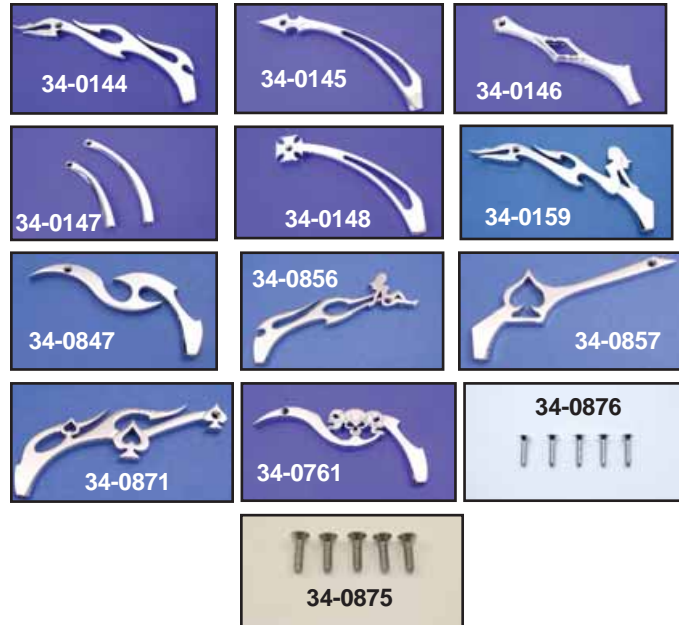

# Mirror

**Chrome Billet Mirrors.** Sold each, fit right and left.

VT No.	Stem	Style
34-0130	Skull	Maltese
34-0131	Maltese	Maltese
34-0132	Skull	Fireman
34-0129	Maltese	Spear

**Chrome Billet Mirrors.** Sold each

VT No.	Stem	Style
34-0752	Diamond	Maltese
34-0753	Flame	Maltese
34-0754	Diamond	Fireman
34-0755	Flame	Fireman
34-0756	Maltese	Fireman

**Mod Custom Mirrors.** Chrome with stem included, in pairs.  
VT No. 34-0349

**Billet Fire Fighter Mirror** includes both 3" and 5" arms. Sold each.  
VT No. 34-0394

**Billet Mirror Stems** fits Wyatt's Mirrors. Sold each.

VT No.	Style	VT No.	Style	VT No.	Style
34-0144	Flame	34-0148	Maltese	34-0857	Spade
34-0145	Spear	34-0159	Lady	34-0871	3-Spade
34-0146	Diamond	34-0847	Crane	34-0761	Tri Skull
34-0147	Curved	34-0856	Teardrop	34-0876	Screws
					4mm x .7 Pitch x 18mm
				34-0875	Screws