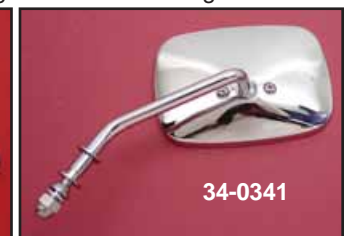

Mirror

Chrome Die-Cast Scroll Type Replacement Mirror has intricate scrollwork highlights. These die-cast mirrors have an adjustable stem with 3 1/2" x 5" glass. Fit into stock clutch or brake housing for direct replacement.

| VT No. | Design |
|---------|--------------|
| 34-0316 | V-Twin |
| 34-0303 | Plain Scroll |

Eagle Mirrors include stems and acorn nuts for handlebar lever mounting. Available in sets, right and left sides, the eagle faces to outside of bike.

| VT No. | Type | Stem | Style |
|---------|----------------|--------|-----------|
| 34-1069 | Chrome Set | Girder | Spirit |
| 34-0298 | Chrome Set | Stock | Spirit |
| 34-1234 | Chrome Set | Stock | Live Free |
| 34-1235 | Gold Inlay | Stock | Live Free |
| 34-0297 | Gold Inlay Set | Stock | Spirit |
| 34-0988 | Chrome, Right | Stock | Spirit |
| 34-0989 | Chrome, Left | Stock | Spirit |

Replica Die-Cast Chrome Mirrors are one piece-swivel head design as original for 1965-up all models.

| VT No. | # | Item | Type | Note |
|---------|------|-------|--------|------------------|
| 34-0531 | A | Each | Short | Right |
| 34-0319 | A | Each | Short | Left |
| 34-0295 | A | Set | Short | Set |
| 34-0309 | C | Stock | Short | Plain |
| 34-0316 | C | Short | V-Twin | Scroll |
| 34-0314 | B | Each | Long | Right |
| 34-0317 | B | Each | Long | Left |
| 34-0296 | B | Set | Long | Left/Right |
| 34-0318 | Each | Long | | Black Left/Right |