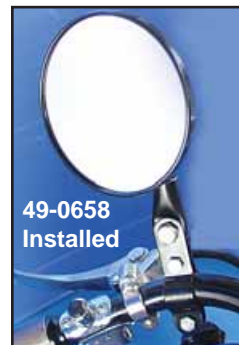

For Indian

Mirrors for Indian.
VT No. Style Finish
49-0658 Left Black
49-0660 Replica Chrome