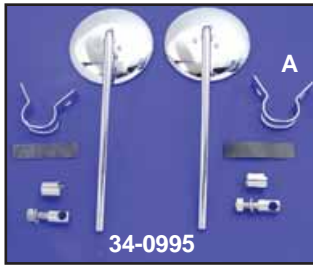

Round Mirror

Round Mirrors are available as clamp on long or short stem in right or left mounting.

Chrome	Stainless	#	Side	Type/Stem
34-0995	34-1573	A	Set	Clamp on
34-0996	34-1572	B	Right or Left	Stud and Nut
34-0997	—	C	Right	Short
34-0998	—	C	Left	Short
34-0999	34-1568	D	Right	Long
34-1000	34-1569	D	Left	Long

Note: All mirrors sold each unless noted as set or pair .

Billet Mirror

Lucifer Billet Mirror Sets include right and left side with stems .

VT No.	Stem
34-8001	Scroll
34-8002	Curve Stem
34-8003	Sickle

Chrome Billet Mirror features adjustable angle face. Sold as pairs.

VT No.	Type
34-0389	Ball Milled
34-0698	Smooth

Cross Back Style Oval Mirror Set with steel round stems.
VT No. 34-1375

Zoid Mirrors sold each with stem.

VT No.	Stem
34-8004	Sickle
34-8005	Smooth
34-8006	Spike

Deco Mirror Sets.

VT No.	Stem	VT No.	Stem
34-0887	Billet	34-8215	Spear
34-8111	Long Short	34-8216	Sickle
34-8112	Flame		