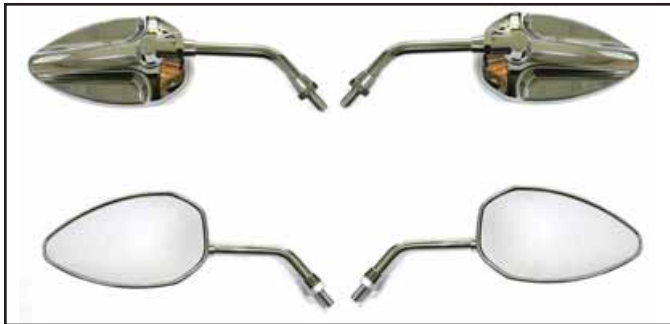

Round Mirror

Round Mirrors are available as clamp on long or short stem in right or left mounting.

Chrome	Stainless	#	Side	Type/Stem
34-0995	34-1573	A	Set	Clamp on
34-0996	34-1572	B	Right or Left	Stud and Nut
34-0997	—	C	Right	Short
34-0998	—	C	Left	Short
34-0999	34-1568	D	Right	Long
34-1000	34-1569	D	Left	Long

Note: All mirrors sold each unless noted as set or pair .

Billet Mirror

Lucifer Billet Mirror Sets include right and left side with stems .

VT No.	Stem
34-8001	Scroll
34-8002	Curve Stem
34-8003	Sickle

Chrome Billet Mirror features adjustable angle face. Sold as pairs.

VT No.	Type
34-0389	Ball Milled
34-0698	Smooth

Cross Back Style Oval Mirror Set with steel round stems.
VT No. 34-1375

Zoid Mirrors sold each with stem.

VT No.	Stem
34-8004	Sickle
34-8005	Smooth
34-8006	Spike

Deco Mirror Sets.

VT No.	Stem	VT No.	Stem
34-0887	Billet	34-8215	Spear
34-8111	Long Short	34-8216	Sickle
34-8112	Flame		