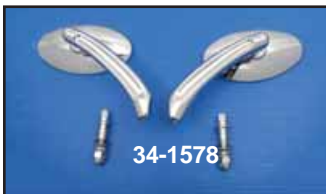

# Split Vision Mirror

34-8119

34-8120

34-8122

34-8121

**Split Vision Mirror Set** features out board convex mirror for wide angle view. Split Vision Mirror has small outboard inset for seeing panoramic view of the scene behind you. The main mirror is for normal view and the small convex inset shows wider field.

- VT No. Stem Type**  
**34-8119** With 2 Stems  
**34-8120** Slot Stem  
**34-8121** Spear Stem  
**34-8122** Sickle Stem

34-1577

34-1578

34-1579

34-1580

34-1574

34-1575

**Mirror Sets.**

**Pork Chop Mirror Sets** features billet stems. Sold as right and left set.

VT No.	Stem	VT No.	Stem
34-1226	Long Short	34-1229	Spear
34-1227	Slot	34-1230	3-Skull
34-1228	Twisted	34-1231	Sickle

MULTI FIT/CHOPPER