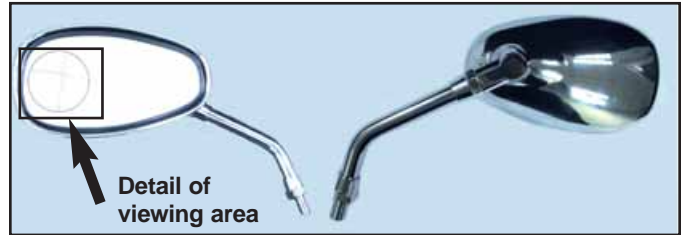

# Split Vision Mirror

34-8119

34-8120

34-8122

34-8121

**Split Vision Mirror Set** features out board convex mirror for wide angle view. Split Vision Mirror has small outboard inset for seeing panoramic view of the scene behind you. The main mirror is for normal view and the small convex inset shows wider field.

- VT No. Stem Type**  
**34-8119** With 2 Stems  
**34-8120** Slot Stem  
**34-8121** Spear Stem  
**34-8122** Sickle Stem

34-1577

34-1578

34-1579

34-1580

34-1574

34-1575

**Mirror Sets.**

VT No.	Item	Stem
34-1577	Parallelogram Mirror Set, Chrome	5"
34-1578	Teardrop Mirror Set, Chrome	4"
34-1579	Teardrop Mirror Set, Chrome w/Steel Stems	6"
34-1580	Round Mirror Set, Chrome	4"
34-1574	Oval Mirror Set, Chrome	4"
34-1575	Oval Mirror Set, Chrome	5"