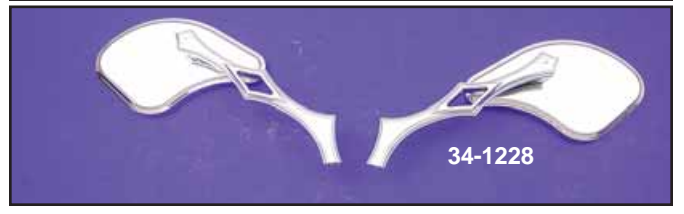

**Iso-Mirrors** feature isolated mirror at head mount with far view. Viewing area encircled.

**VT No. 34-1225**

34-1226

34-1227

34-1228

34-1229

34-1230

34-1231

**Pork Chop Mirror Sets** features billet stems. Sold as right and left set.

VT No.	Stem	VT No.	Stem
34-1226	Long Short	34-1229	Spear
34-1227	Slot	34-1230	3-Skull
34-1228	Twisted	34-1231	Sickle

MULTI FIT/CHOPPER