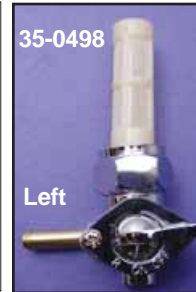

Replica Fuel Petcocks feature nylon filter screen, washer and reserve position. Available in chrome or natural alloy finish.

Alloy	Chrome	OEM	Outlet	Type
35-9166	35-0402	62129-75	Straight Nut	
35-9165	35-0403	62167-81	Right	Nut
35-9167	35-0498	62169-81	Left	Nut
—	35-0405	—	55-74 Right 3/8	NPT
—	35-0404	—	55-74 Straight 3/8	NPT
—	35-0096	62166-81	Strainer w/reserve tube	
—	15-0265	62172-75	Gasket, 10 pk	
35-9231*	35-0095	62161-75	Nut, each	
35-0094		OE Nut		

*Note: VT No. 35-9224 fits stock factory petcocks.

Inner Petcock Seal constructed for other custom style petcocks. Has four holes, OE taps use 3 hole.

VT No. 14-0909