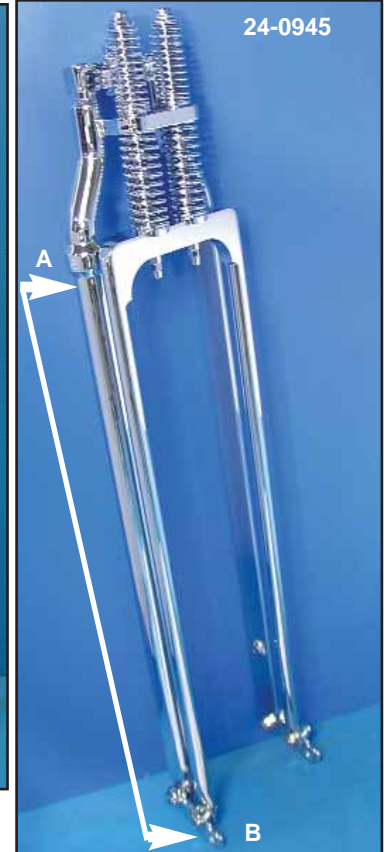

# Spring Fork Kits

**Spring Fork Kits** include 1" stem for use on BT and XL model, 1982-03. Order 24-0192 7/8" stem to adapt kit to 52-77 XL models. **Kit includes: Fork, Caliper Kit, SS Rotor, Fender, 21" Wheel, Axle, Riser Studs and Avon AM20 Tire**

VT No.	Length
24-1300	28"
24-1301	30"
24-1302	32"
24-1303	34"
24-1304	36"
24-1305	38"

**Chrome Fender Mount Clamps** fit front legs to mount 50-0176 fender. VT No. 31-0861

**Wide Spring Fork Assembly** features fully chromed tapered style front and rear legs and is available with or without fender mounts. Forks include 1" stem, chrome springs, top tree and bottom rockers. Works with 1984-99 single disc brake caliper and 21" wheel. Measurement is from bottom tree (A) to axle center (B). Order stem kit separately to fit 1952-77 chopper model XL's.

### Fender Mounts

With	Without	Length
24-0381	—	22"
24-0382	—	24"
24-0383	—	26"
24-0720	24-0941	28"
24-0721	24-0942	30"
24-0722	24-0943	32"
24-0723	24-0944	34"
24-0938	24-0945	36"
24-0939	24-0969	38"
24-0940	24-0982	40"
24-0899	—	42"
24-0343	—	46"

### Related Parts.

VT No.	Item
44-2016	Axle Kit
23-4516	GMA Caliper
23-1099	Edart Caliper
50-0176	Fender
37-1961	Fender Bolts
23-8947	Stainless Brake Line
23-0319	Stainless Brake Rotor
8794-10	Rotor Mounting Screws
52-0185	21" Chrome Wheel
37-9261	1/2 x 20 Riser Studs
37-1009	1/2 x 13 Riser Studs
25-2201	5" Post Riser
31-3982	Headlight Mount
33-2155	5 3/4" Headlight
46-0179	Avon Tire
46-0119	Tube
36-2553	Speedo Drive
24-0192	52-77 XL Stem