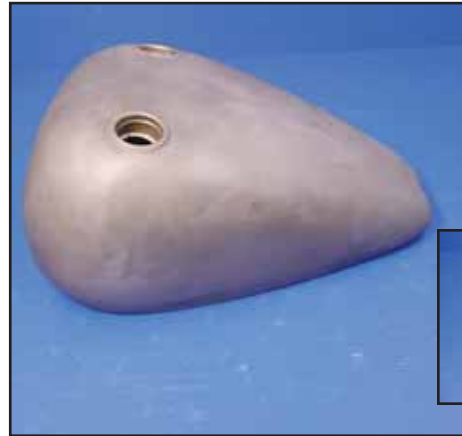

3.3 Gallon Axed Cap features dual cap design and universal mount tabs. Use 3/8" NPT petcock.

VT No.	Petcock	Cap
38-0195	Right Side	Dual
38-0591	Left Side	Dual
38-0592	Left Side	Single
38-0310	Cap	

Mustang Style Tank features single chrome pop up cap installed.

VT No.	Gallon
38-0244	2.4
38-0247	3.3

3 Gallon Axed Tank features oval caps, measures 16.5" long 12" wide and 7" deep.
VT No. 38-0383

Axed Tanks

Replica Axed Tank features 4 bolt bottom Iso mount straps. 5" tunnel at the front. Dual bung.
VT No. 38-0031

Chopper 2.2 Gallon Axed Tank accepts 38-0310 gas cap and 2 1/4" petcocks.
VT No. 38-0263

Replica Captain America Gas Tank features 2.2 gallon capacity with (2) two 1/4" petcock outlets, straight mount tabs front and rear, and center fill gas cap location.

VT No.	Item
38-0185	Tank
38-0310	Cap

Chopper Tanks with dual caps.

VT No.	Style
38-0382	3.5
38-0385	4.0
38-0310	Cap