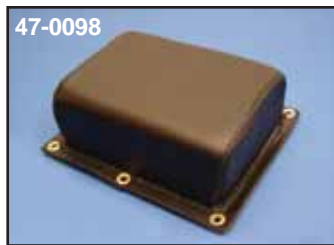

Rear Pad

Pillion Pad. Chopper type wedge pad measures 4 1/4" wide by 8 1/2" long.

VT No.	#	Type	Size
47-0126	B	Smooth, vinyl	4 1/4" W x 8.5" L
47-8657	B	Smooth, leather	4 1/4" W x 8.5" L
47-0352	C	3 Button, vinyl	
47-0786	D	Smooth, vinyl	5"W x 9"L, smooth

Replica Pads. The **A type** is K-Replica in leather, **B type** replaces XLX type 52022-83A, includes tab for bolt on. **B type** includes underside mounting screws.

VT No.	Type	Size
47-0098	K-Replica, Leather	7 1/2" W x 9 L
47-8652	XLX Replica	6 1/2" W x 10 L
47-0097	Smooth Pad (With Underside Screws)	6 1/2" W x 10L

Puffy Top Rear Pad
bolts from underride.
Measures 7" W x 10"L.
VT No. 47-8653

Micro Solo Seat and Pad by Corbin-Gentry features detailed stitches and button pattern.

VT No.	Item	Size
47-0988	Solo	13L x 8.5W x 2"
47-0989	Pad	8.5L x 5W x 1.5"

Corbin-Gentry matching pads feature a button design. All have metal baseplate. Order mount hardware for solos separately. Smaller styles for custom builders.

VT No.	Type	Size
47-0104	Thick 4 Button	5 1/2" W x 10 1/2" L
47-0118	3 Button Thin	5 1/2" W x 11" L
47-0117	5 Button with Back	5 1/2" W x 11" L x 5 H
47-0111	Classic	5 1/2" W x 11" L x 5 H