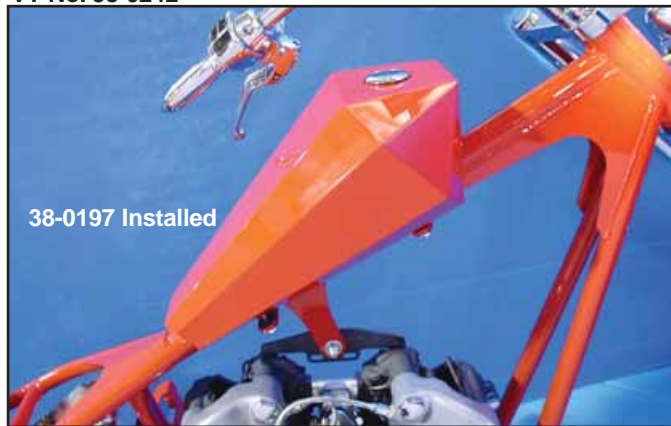

# Prism Gas Tank

38-0187, 38-0197 include strap type mount system.

38-0242 Installed & painted

38-0242

Wyatt's Pirate Tank features mini design allows for full engine view. Measures 22" long with a 19 1/2" tunnel length. 2.2 gallon capacity with front and rear tab mount.

VT No. 38-0242

38-0197 Installed

Koffin Tank fits 1 1/2" top frame tubes and accepts 1/4" pet-cocks. Measures 17 1/2" long x 9" wide. Raw finish. Mounting is by single front tab and rear U bracket. 2.2 gallon capacity.

VT No. Item  
38-0172 Tank  
38-0317 Cap

Above tanks have 5" Deep tunnel at front

38-0187 underside

Wyatt Gatling Point Prism Tank is 3.8 gallon with 25" x 5" deep tunnel length and 12" at widest point.

VT No. 38-0187

38-0197

Mount Kit

Wyatt Gatling Prism Tank features 4 bolt mounting and 2.2 gallon capacity with dimensions of 21" x 11.5" x 8".

VT No. 38-0197

Wyatt's Tall Koffin Tank features Iso mount strap system.  
VT No. 38-0199