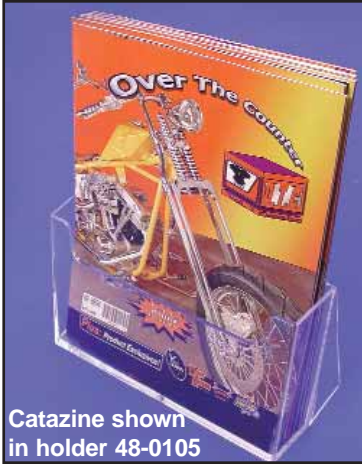

Catazine

V-Twin's "Over The Counter" Catazine 48 pages. Features project building, tech tips and products with retail pricing for our dealers. Pack of 10. Free to our dealers. Published quarterly.

- VT No. Item
- 48-0865 Catazine (10)
- 48-0870 Catazine (ea)
- 48-0105 Holder

WYATT CULLING'S OVER THE COUNTER Catazine

"Over The Counter" Catazine features full color photos of our products with retail prices for our dealers. They are available for free to our dealers in packs of 10.

Cat's zine: is the best of a catalog and a magazine with content on:

- Project Motorcycles - Technical Articles - Historical Items of Interest - New Products
- Editorials - Product Reference Guides and Industry Profiles.

Wyatt Culling's "OVER THE COUNTER" is the first of its kind for the customer who increasingly looks to the motorcycle aftermarket for new style and ready availability.

VT No. Item

- 48-0865 Catazine, 10 Pack
- 48-0105 Catazine Rack