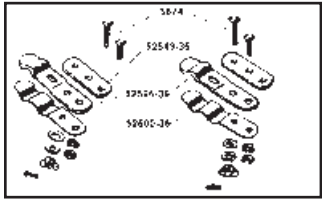

Auxiliary Spring Clip Kit includes 2 of each part listed 52600-36, 52596-36, 52543-36, and bolts and wing nuts for clipping spring yoke to bottom of buddy seats.

VT No. 31-3990