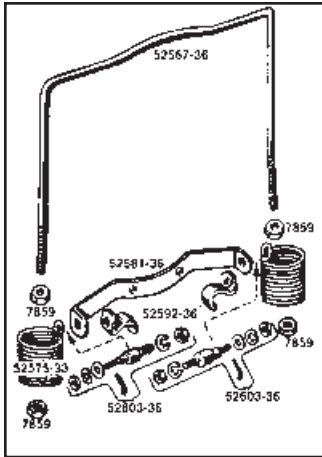

# Auxiliary Seat Spring

**Auxiliary Spring Assembly** includes parts pictured for 1936-57 Big Twin rigid frame. Order the Spring Clip Kit and Spring Hook separately.

**45 Auxiliary Seat Spring Kit** includes black finished parts with chrome springs. Order spring clip kit and spring hook separately.

VT No.	OEM	Item
31-3999	52560-36	Complete Assy 1936-57 BT
31-4061	Chrome	Complete Assy, 1936-57 BT
13-9198	52575-33	Spring, Chrome, pair
13-9209	52575-33	Spring, Black, pair
31-3997	52581-36	Support Bracket
31-3996	52592-36	U Clamp, pair
31-3995	52603-36	Mount Stud, pair
31-0408	52588-38	Yoke Hook Set
	73341-36	1936-47
31-0198	52586-36	Yoke Hook, Chrome
31-0454	52586-36	As Above, Parkerized
31-3998	52567-36	Yoke
37-0862	7859	Nut, 4 piece

VT No.	OEM	Item
31-3973	52562-33	Complete Assembly includes yoke bar, chrome springs and clamp set.
13-9198	52575-33	Chrome Springs
13-9209	52575-33	Black Springs
31-3972	52579-41	Frame Clamps, 4 pieces
31-3958	52565-41	Spring Yoke Bar

VT No. 8623-2

VT No. 31-0177

VT No. 31-0198

VT No. 31-0407

VT No. 31-0408

**Buddy Seat Hardware**

VT No.	OEM	Item/Finish
8623-2	51918-29	Clevis pin with Spring
31-0177	52551-36	Front Bracket, Cadmium
31-0198	52586-36	Spring Hook, Chrome
31-0454	52586-36	As above, Parkerized
31-0408	52588-38	Spring Hook Set
	13341-36	1936-47, Parkerized
31-0407	52585-41	1941-52, 45 Solo
31-0156		3 hole Under Fender Mount Strip