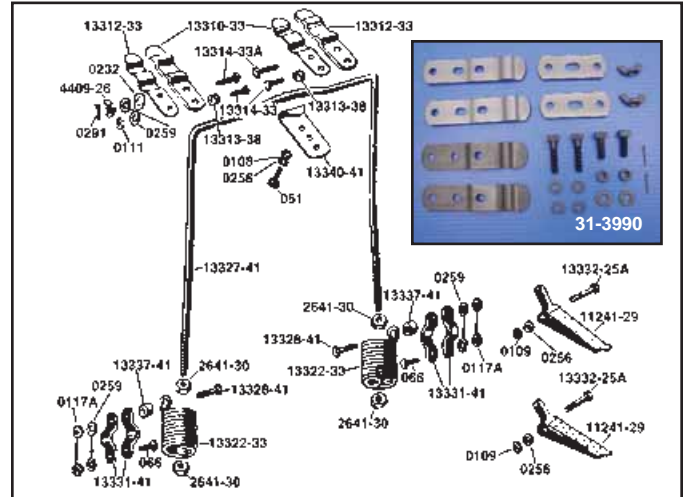

# Auxiliary Seat Spring

**Auxiliary Spring Assembly** includes parts pictured for 1936-57 Big Twin rigid frame. Order the Spring Clip Kit and Spring Hook separately.

**45 Auxiliary Seat Spring Kit** includes black finished parts with chrome springs. Order spring clip kit and spring hook separately.

VT No.	OEM	Item
31-3999	52560-36	Complete Assy 1936-57 BT
31-4061	Chrome	Complete Assy, 1936-57 BT
13-9198	52575-33	Spring, Chrome, pair
13-9209	52575-33	Spring, Black, pair
31-3997	52581-36	Support Bracket
31-3996	52592-36	U Clamp, pair
31-3995	52603-36	Mount Stud, pair
31-0408	52588-38	Yoke Hook Set
	73341-36	1936-47
31-0198	52586-36	Yoke Hook, Chrome
31-0454	52586-36	As Above, Parkerized
31-3998	52567-36	Yoke
37-0862	7859	Nut, 4 piece

VT No.	OEM	Item
31-3973	52562-33	Complete Assembly includes yoke bar, chrome springs and clamp set.
13-9198	52575-33	Chrome Springs
13-9209	52575-33	Black Springs
31-3972	52579-41	Frame Clamps, 4 pieces
31-3958	52565-41	Spring Yoke Bar

VT No. 8623-2

VT No. 31-0177

VT No. 31-0198

VT No. 31-0407

VT No. 31-0408

**Buddy Seat Hardware**

VT No.	OEM	Item/Finish
8623-2	51918-29	Clevis pin with Spring
31-0177	52551-36	Front Bracket, Cadmium
31-0198	52586-36	Spring Hook, Chrome
31-0454	52586-36	As above, Parkerized
31-0408	52588-38	Spring Hook Set
	13341-36	1936-47, Parkerized
31-0407	52585-41	1941-52, 45 Solo
31-0156		3 hole Under Fender Mount Strip