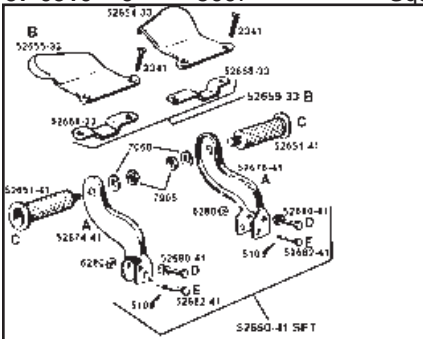

Auxiliary Seat Spring Kit

Auxiliary Spring Kit adapts to all plunger mounted buddy seats for extra weight Capacity. Includes all parts pictured to fit 1965-84 FLH frames. Zinc plated with chrome springs.

VT No.	#	OEM	Item
31-9978	All	Complete	Kit
31-9967	A	52583-68 52584-68	Bracket Left Bracket Right
31-9968	B	52566-65	Bar
31-9969	C	52586-68	Spring Bracket (2)
31-9970	D	52596-65	Yoke (2)
37-8800	E	52608-68	Shoulder Bolt (2)
	F	52609-68	Cup Washer (2)
31-9982	G, H	52605-65 52605-68	Stud w/Spacer
13-9174	I	52575-65	Spring, pair, chrome
37-8792	H	52605-58	Spacer Nut (2)
37-0510	J	5667	Square Head Bolt

Buddy Seat Foot Rest Brackets mount to existing footboard brackets on 1936-64 Big Twins. Pair replaces 52674-41 and 52676-41.

VT No.	#	Item
27-1628	A	Chrome Brackets
27-1629	A	Black Brackets
49-2556	B	Footboard Pad, Parkerized
49-2557	B	Footboard Pad, Chrome
8774-18	D & E	Bolt Set, Cadmium
9722-18	D & E	Bolt Set, Parkerized
27-1676	C	Peg Set with Rubbers, Zinc
27-1680	C	Peg Set with Rubbers, Chrome
28-2127		Rubbers only

Auxiliary Spring Bracket Assembly fits 1958-64 Big Twins, order 31-3990 clip kit and hook separately.

VT No.	#	OEM	Item
31-0427		Kit	Complete
31-0429	A	52567-58	Spring Yoke
13-9240	B	52575-58	Spring Set, Chrome, pair
31-0428	C	52581-58	Right Support Bracket
	D	52582-58	Left Support Bracket
37-9110	E	52602-58	Stud Spring Mount
37-8792	F	52605-58	Support Stud Nut
37-9111	G	52606-58	Spring Support Spacer, pair
37-0862	H	7859	Nut, Black
37-0871	H	7859	Nut, Chrome