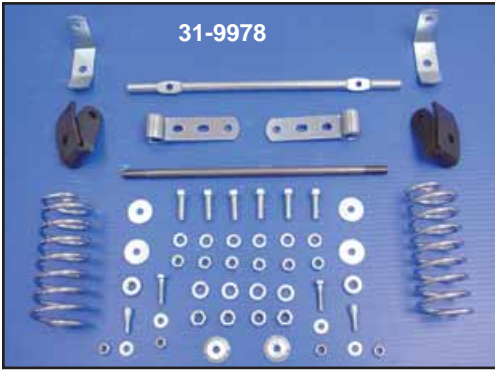

Auxiliary Seat Spring Kit

Auxiliary Spring Kit adapts to all plunger mounted buddy seats for extra weight Capacity. Includes all parts pictured to fit 1965-84 FLH frames. Zinc plated with chrome springs.

VT No.	#	OEM	Item
31-9978	All	Complete	Kit
31-9967	A	52583-68 52584-68	Bracket Left Bracket Right
31-9968	B	52566-65	Bar
31-9969	C	52586-68	Spring Bracket (2)
31-9970	D	52596-65	Yoke (2)
37-8800	E	52608-68	Shoulder Bolt (2)
	F	52609-68	Cup Washer (2)
31-9982	G, H	52605-65 52605-68	Stud w/Spacer
13-9174	I	52575-65	Spring, pair, chrome
37-8792	H	52605-58	Spacer Nut (2)
37-0510	J	5667	Square Head Bolt

Buddy Seat Foot Rest Brackets mount to existing footboard brackets on 1936-64 Big Twins. Pair replaces 52674-41 and 52676-41.

VT No.	#	Item
27-1628	A	Chrome Brackets
27-1629	A	Black Brackets
49-2556	B	Footboard Pad, Parkerized
49-2557	B	Footboard Pad, Chrome
8774-18	D & E	Bolt Set, Cadmium
9722-18	D & E	Bolt Set, Parkerized
27-1676	C	Peg Set with Rubbers, Zinc
27-1680	C	Peg Set with Rubbers, Chrome
28-2127		Rubbers only

Auxiliary Spring Bracket Assembly fits 1958-64 Big Twins, order 31-3990 clip kit and hook separately.

VT No.	#	OEM	Item
31-0427		Kit	Complete
31-0429	A	52567-58	Spring Yoke
13-9240	B	52575-58	Spring Set, Chrome, pair
31-0428	C	52581-58	Right Support Bracket
	D	52582-58	Left Support Bracket
37-9110	E	52602-58	Stud Spring Mount
37-8792	F	52605-58	Support Stud Nut
37-9111	G	52606-58	Spring Support Spacer, pair
37-0862	H	7859	Nut, Black
37-0871	H	7859	Nut, Chrome