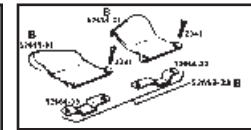

Auxiliary Seat Spring Kit

Auxiliary Spring Kit adapts to all plunger mounted buddy seats for extra weight Capacity. Includes all parts pictured to fit 1965-84 FLH frames. Zinc plated with chrome springs.

VT No.	#	OEM	Item
31-9978	All	Complete	Kit
31-9967	A	52583-68 52584-68	Bracket Left Bracket Right
31-9968	B	52566-65	Bar
31-9969	C	52586-68	Spring Bracket (2)
31-9970	D	52596-65	Yoke (2)
37-8800	E	52608-68	Shoulder Bolt (2)
	F	52609-68	Cup Washer (2)
31-9982	G, H	52605-65 52605-68	Stud w/Spacer
13-9174	I	52575-65	Spring, pair, chrome
37-8792	H	52605-58	Spacer Nut (2)
37-0510	J	5667	Square Head Bolt

Buddy Seat Foot Rest Brackets mount to existing footboard brackets on 1936-64 Big Twins. Pair replaces 52674-41 and 52676-41.

VT No.	#	Item
27-1628	A	Chrome Brackets
27-1629	A	Black Brackets
49-2556	B	Footboard Pad, Parkerized
49-2557	B	Footboard Pad, Chrome
8774-18	D & E	Bolt Set, Cadmium
9722-18	D & E	Bolt Set, Parkerized
27-1676	C	Peg Set with Rubbers, Zinc
27-1680	C	Peg Set with Rubbers, Chrome
28-2127		Rubbers only

Auxiliary Spring Bracket Assembly fits 1958-64 Big Twins, order 31-3990 clip kit and hook separately.

VT No.	#	OEM	Item
31-0427		Kit	Complete
31-0429	A	52567-58	Spring Yoke
13-9240	B	52575-58	Spring Set, Chrome, pair
31-0428	C	52581-58	Right Support Bracket
	D	52582-58	Left Support Bracket
37-9110	E	52602-58	Stud Spring Mount
37-8792	F	52605-58	Support Stud Nut
37-9111	G	52606-58	Spring Support Spacer, pair
37-0862	H	7859	Nut, Black
37-0871	H	7859	Nut, Chrome

Footboard Extension Pads clamp on 1914-65 footboards.

VT No.	Finish
49-2556	Parkerized
49-2557	Chrome

Footboard Hinge Bolt-Buddy Footrest Bolt Kit includes reproduction of special shoulder bolts, pins and bushings used to mount floor boards on 1941-64.