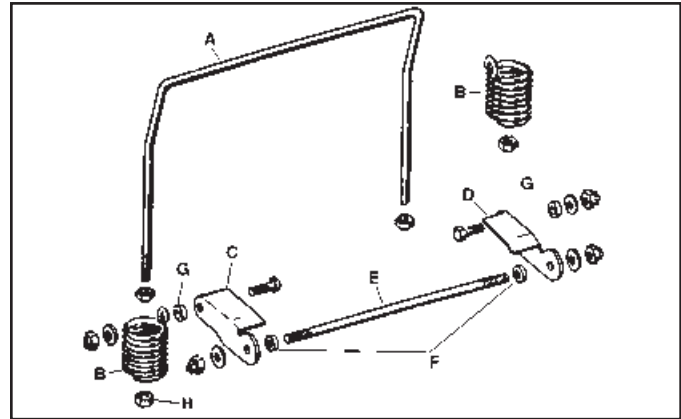

Auxiliary Seat Spring Kit

Auxiliary Spring Kit adapts to all plunger mounted buddy seats for extra weight Capacity. Includes all parts pictured to fit 1965-84 FLH frames. Zinc plated with chrome springs.

VT No.	#	OEM	Item
31-9978	All	Complete	Kit
31-9967	A	52583-68 52584-68	Bracket Left Bracket Right
31-9968	B	52566-65	Bar
31-9969	C	52586-68	Spring Bracket (2)
31-9970	D	52596-65	Yoke (2)
37-8800	E	52608-68	Shoulder Bolt (2)
	F	52609-68	Cup Washer (2)
31-9982	G, H	52605-65 52605-68	Stud w/Spacer
13-9174	I	52575-65	Spring, pair, chrome
37-8792	H	52605-58	Spacer Nut (2)
37-0510	J	5667	Square Head Bolt

Buddy Seat Foot Rest Brackets mount to existing footboard brackets on 1936-64 Big Twins. Pair replaces 52674-41 and 52676-41.

VT No.	#	Item
27-1628	A	Chrome Brackets
27-1629	A	Black Brackets
49-2556	B	Footboard Pad, Parkerized
49-2557	B	Footboard Pad, Chrome
8774-18	D & E	Bolt Set, Cadmium
9722-18	D & E	Bolt Set, Parkerized
27-1676	C	Peg Set with Rubbers, Zinc
27-1680	C	Peg Set with Rubbers, Chrome
28-2127		Rubbers only

Auxiliary Spring Bracket Assembly fits 1958-64 Big Twins, order 31-3990 clip kit and hook separately.

VT No.	#	OEM	Item
31-0427		Kit	Complete
31-0429	A	52567-58	Spring Yoke
13-9240	B	52575-58	Spring Set, Chrome, pair
31-0428	C	52581-58	Right Support Bracket
	D	52582-58	Left Support Bracket
37-9110	E	52602-58	Stud Spring Mount
37-8792	F	52605-58	Support Stud Nut
37-9111	G	52606-58	Spring Support Spacer, pair
37-0862	H	7859	Nut, Black
37-0871	H	7859	Nut, Chrome