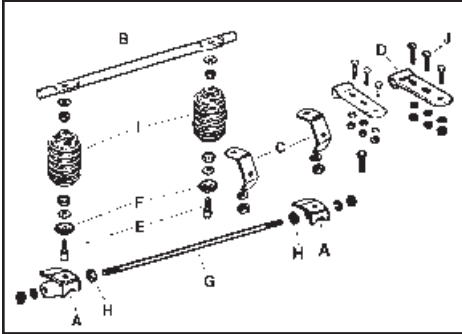

Auxiliary Seat Spring Kit

Auxiliary Spring Kit adapts to all plunger mounted buddy seats for extra weight Capacity. Includes all parts pictured to fit 1965-84 FLH frames. Zinc plated with chrome springs.

VT No.	#	OEM	Item
31-9978	All	Complete	Kit
31-9967	A	52583-68 52584-68	Bracket Left Bracket Right
31-9968	B	52566-65	Bar
31-9969	C	52586-68	Spring Bracket (2)
31-9970	D	52596-65	Yoke (2)
37-8800	E	52608-68	Shoulder Bolt (2)
	F	52609-68	Cup Washer (2)
31-9982	G, H	52605-65 52605-68	Stud w/Spacer
13-9174	I	52575-65	Spring, pair, chrome
37-8792	H	52605-58	Spacer Nut (2)
37-0510	J	5667	Square Head Bolt

Buddy Seat Foot Rest Brackets mount to existing footboard brackets on 1936-64 Big Twins. Pair replaces 52674-41 and 52676-41.

VT No.	#	Item
27-1628	A	Chrome Brackets
27-1629	A	Black Brackets
49-2556	B	Footboard Pad, Parkerized
49-2557	B	Footboard Pad, Chrome
8774-18	D & E	Bolt Set, Cadmium
9722-18	D & E	Bolt Set, Parkerized
27-1676	C	Peg Set with Rubbers, Zinc
27-1680	C	Peg Set with Rubbers, Chrome
28-2127		Rubbers only

Auxiliary Spring Bracket Assembly fits 1958-64 Big Twins, order 31-3990 clip kit and hook separately.

VT No.	#	OEM	Item
31-0427		Kit	Complete
31-0429	A	52567-58	Spring Yoke
13-9240	B	52575-58	Spring Set, Chrome, pair
31-0428	C	52581-58	Right Support Bracket
	D	52582-58	Left Support Bracket
37-9110	E	52602-58	Stud Spring Mount
37-8792	F	52605-58	Support Stud Nut
37-9111	G	52606-58	Spring Support Spacer, pair
37-0862	H	7859	Nut, Black
37-0871	H	7859	Nut, Chrome