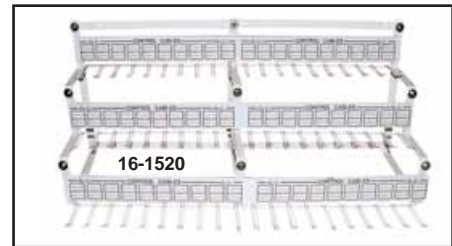

Cable Racks

Cable Racks have epoxy finish, wall mount.

VT No.	Length	Capacity
16-1517	18"	50
16-1518	36"	100
16-1519	18 x 2	200
16-1520	36 x 3	500