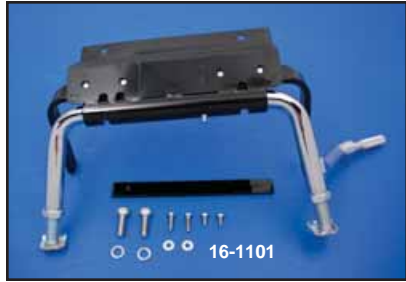

Display Center Stands

Display Center Stands show your bikes. Single lever on left side allows bikes to be lifted up on stand. Very little effort required. Entire assembly fits neatly under frame rails. 2 bolt installation. **Caution:** Not intended for use as a ride off stand.

Note: 16-1109, 16-1521, 16-1522 are adjustable.

VT No.	Year	Model	Finish
16-1111	1965-84	FLH	Chrome
16-1600	1980-08	Touring	Black
16-1109	1989-08	Touring	Black/Chrome
16-1101	1989-08	Touring	Chrome
16-1110	2009-up	Touring	Chrome
16-1521	1992-07	ST	Chrome
16-1522	2008-up	ST	Chrome
16-1511	1970-79	FLH	Chrome