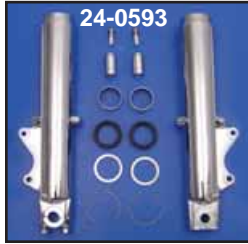

41mm Lower Leg

Chrome Lower Sliders for touring FLHT-FLHR models.

VT No.	OEM	Year
24-0583	45315-98	1984-99
24-0593	VT	1984-99
24-0586	46472-00	2000-up
24-0694	VT	2000-up

Chrome Dress Up Kit fits 2000-up FLT, FLHR includes lower legs, upper fork covers axle spacer set and outer nut covers.
VT No. 24-1245

Chrome Lower Leg Cap Set fits 2000-up Touring models.
VT No. 24-1350

1977-up BT Glide Lower Leg Cap.

VT No.	OEM	Finish	Fits
24-0328	45832-77	Polish	1977-99
24-0336	45832-77	Chrome	1977-99
24-0352	45835-00	Polish	2000-up
24-0385	45835-00	Chrome	2000-up

Billet Lower Leg Cap replaces stock cap.
VT No. Year Fits
24-2042 1980-99 3/4" Axle
24-2043 2000-up 1" Axle

49mm Lower Leg Set, chrome, fits 2002-up V-Rod replaces 46526-02A.
VT No. 24-1198

Chrome Lower Fork Slider Sets replace stock polished sliders on stock 41mm fork assemblies.

49mm Chrome Lower Leg Sets sold without seals and hardware.

VT No.	Year	Model
24-1345	2000-06	FXST
24-1346	2000-06	FXST
24-1347	2008-up	FXWC