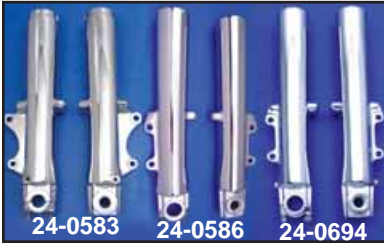

41mm Lower Leg

Chrome Lower Sliders for touring FLHT-FLHR models.

VT No.	OEM	Year
24-0583	45315-98	1984-99
24-0593	VT	1984-99
24-0586	46472-00	2000-up
24-0694	VT	2000-up

Chrome Dress Up Kit fits 2000-up FLT, FLHR includes lower legs, upper fork covers axle spacer set and outer nut covers.
VT No. 24-1245

Chrome Lower Leg Cap Set fits 2000-up Touring models.
VT No. 24-1350

1977-up BT Glide Lower Leg Cap.

VT No.	OEM	Finish	Fits
24-0328	45832-77	Polish	1977-99
24-0336	45832-77	Chrome	1977-99
24-0352	45835-00	Polish	2000-up
24-0385	45835-00	Chrome	2000-up

Billet Lower Leg Cap replaces stock cap.
VT No. Year Fits
24-2042 1980-99 3/4" Axle
24-2043 2000-up 1" Axle

49mm Lower Leg Set, chrome, fits 2002-up V-Rod replaces 46526-02A.
VT No. 24-1198

Chrome Lower Fork Slider Sets replace stock polished sliders on stock 41mm fork assemblies.

49mm Chrome Lower Leg Sets sold without seals and hardware.

VT No.	Year	Model
24-1345	2000-06	FXST
24-1346	2000-06	FXST
24-1347	2008-up	FXWC