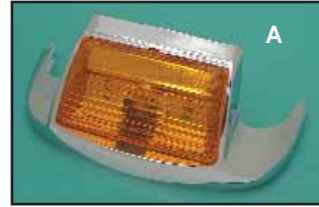

50-1015

50-1066

50-1132

50-1133

Lower Fender Trim includes screws. Fit 1986-up FLST.

VT No.	Type
50-1015	Smooth
50-1066	Ribbed
50-1132	Flamed
50-1133	Plain

**Chrome Front Fender Tips** in stamped, includes screws. Fits fender width as noted.

VT No.	Style	Width	Type
50-1055	Eagle	4"	FXWG-FXST
50-1050	Smooth	4"	As Above
50-1049	Smooth	5"	FX
50-0915	Eagle	5"	FX

50-1118

50-1119

50-0987

Chrome Fender Tips fit FLSTF models.

Smooth	Logo	Type	Size
50-1118	50-0987	Front	6 1/2"
50-1119	50-0988	Rear	7"

**Chrome Front Fender Tip** fits stock front fenders, rear tail.  
VT No. 50-0920

## Fender Tips

A

B

1979-99 Chrome FLT Tips with light.

VT No.	OEM	Type	Style
50-1025	59082-79	Front	With Light (A)
50-1026	59658-79	Rear	With Light (B)
33-2081	59180-80	Front	Lens only
33-2082	68046-79	Rear	Lens only
33-2083	w/Blue Dot	Front	Lens only
33-2084	w/Blue Dot	Rear	Lens only
15-0694	68047-79	Rear	Gasket
15-0695	59181-80	Front	Gasket
33-0134	53439-79	Bulb	10 pack