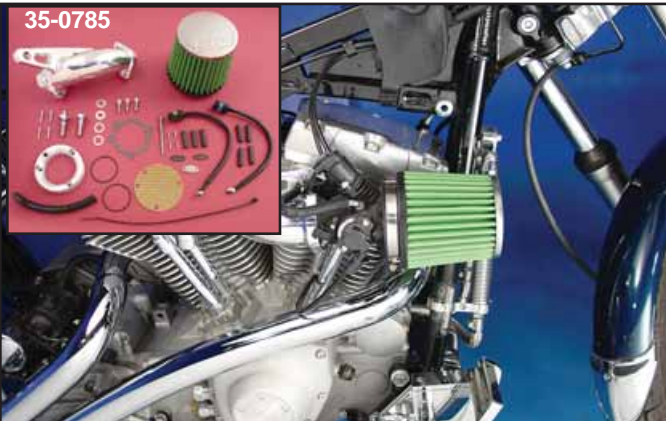

# EFI Air Cleaner Assembly

**Performance Air Cleaner & Breather Kit** fits EFI models and includes backing plate, air filter, breather manifold and hardware.

VT No.	Fits
34-1092	1997-98 Ev
34-1093	1999-01 TC88
34-0920	2008-up ST
34-1242	2008-up Dyna
34-1243	2008-up FLT
34-1196	2001-07 ST, 2002-07 FLT, 2004-07 Dyna
34-1236	2001-07 ST, 2002-07 FLT, 2004-07 FXD
34-0948	Replacement filter only for 34-1196
34-1040	Replacement filter only for 34-1092 & 34-1093
34-1512	Rubber Tube Inserts

**TC Ram Charger** is available for all Delphi EFI equipped 2001-up ST, 2002-up FLH/Touring and 2004-up Dyna Glide.  
VT No. 35-0785

**High Flow Air Cleaner Kits** include back plate and elements. Fits EFI 1999-01.  
VT No. 34-1193

**Sifton Air Power™** includes die cast backing plate, filter and breather canisters. Hardware included allows installation on Evo 1992-99 and TC88 models with carburetor. Order cover separately as listed below. Breather bolts also available separately.

VT No. Item  
34-1113 Air Cleaner Kit  
34-0655 Teardrop Cover  
34-0833 6" Disc Cover

**RK-Series Intake Assembly** fits behind the stock air cleaner cover. Provides smoother air delivery to engine, boost performance and filtration, average dyno test results confirm 8 additional horsepower. Features K&N High-Flow air filter, pleated design, perfect seal lip design, powder coated billet aluminum backing plate eliminates external breathers and built in dyno tested velocity stack. Air filter comes pre-oiled. Fuel management modifications are not necessary to obtain increased performance. All hardware included.